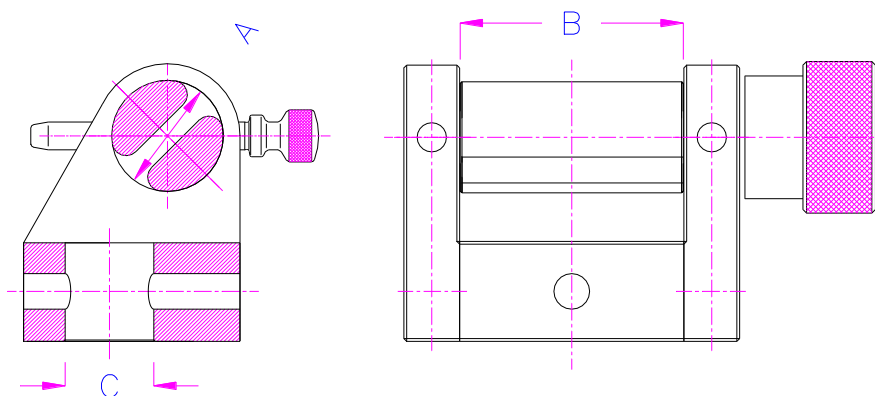

Ribbon grips

TH222 ribbon grips are applicable for soft and flexible samples – ribbons, fabrics etc.

Depending on the friction coefficient of the sample, the sample will be wrapped once or multiple times around the roll.

Temperature range: -40 ... +350°C
Further temperature ranges on request.

Order information:
TH222 are supplied in pairs, but can also be ordered as a single grip (0.5 pair).

| | TH222-30-80 | TH222-40-80 | TH222-60-80 | TH222-60-100 | TH222-60-120 | TH222-80-120 |
|-----------------------------|-------------|-------------|-------------|--------------|--------------|--------------|
| Tensile force | 20 kN | 50 kN | 100 kN | 100 kN | 100 kN | 150 kN |
| A: Roll diameter Ø | 30 mm | 40 mm | 60 mm | 60 mm | 60 mm | 80 mm |
| B: Max. sample width | 80 mm | 80 mm | 80 mm | 100 mm | 120 mm | 120 mm |
| Max. thickness | 5 mm | 7 mm | 11 mm | 11 mm | 11 mm | 11 mm |
| Min. sample length | 460 mm | 600 mm | 910 mm | 910 mm | 910 mm | 1160 mm |
| C: Coupling* | Af159* | Af318* | Af40* | Af40* | Af40* | Af40* |
| Weight /grip | 2.3 kg | 4.5 kg | 7.3 kg | 8.1 kg | 8.8 kg | 15 kg |

TH222-80-120

Examples for customized versions

| | | | |
|---|--|--|---|
|  | <p>TH222-6-40 Ø Roll 6 mm 40 mm width Special small version</p> |  | <p>TH222-100-80-AL Ø Roll 100 mm 80 mm width Aluminum</p> |
|  | <p>TH222-150-160 Ø Roll 150 mm 160 mm width 300 kN</p> |  | <p>TH222-60-310 Ø Roll 60 mm 310 mm width Steel Nickel</p> |