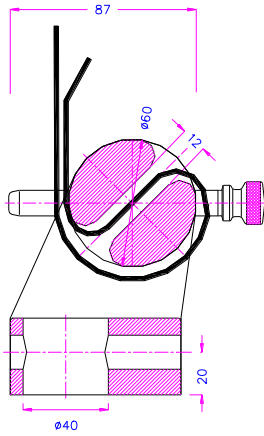

Temperature range: -40 ... +350°C
Further temperature ranges on request.

Order information:
TH222 are supplied in pairs, but can also be ordered as a single grip (0.5 pair).

| | TH222-30-80 | TH222-40-80 | TH222-60-80 | TH222-60-100 | TH222-60-120 | TH222-80-120 |
|-----------------------------|-------------|-------------|-------------|--------------|--------------|--------------|
| Tensile force | 20 kN | 50 kN | 100 kN | 100 kN | 100 kN | 150 kN |
| A: Roll diameter Ø | 30 mm | 40 mm | 60 mm | 60 mm | 60 mm | 80 mm |
| B: Max. sample width | 80 mm | 80 mm | 80 mm | 100 mm | 120 mm | 120 mm |
| Max. thickness | 5 mm | 7 mm | 11 mm | 11 mm | 11 mm | 11 mm |
| Min. sample length | 460 mm | 600 mm | 910 mm | 910 mm | 910 mm | 1160 mm |
| C: Coupling* | Af159* | Af318* | Af40* | Af40* | Af40* | Af40* |
| Weight /grip | 2.3 kg | 4.5 kg | 7.3 kg | 8.1 kg | 8.8 kg | 15 kg |

*Further couplings on request.

TH222-30-80

TH222-60-80

TH222-30-80

TH222-40-80

TH222-60-80

TH222-60-100

TH222-60-120

TH222-80-120

Examples for customized versions

| | | | |
|---|--|--|---|
|  | <p>TH222-6-40 Ø Roll 6 mm 40 mm width Special small version</p> |  | <p>TH222-100-80-AL Ø Roll 100 mm 80 mm width Aluminum</p> |
|  | <p>TH222-150-160 Ø Roll 150 mm 160 mm width 300 kN</p> |  | <p>TH222-60-310 Ø Roll 60 mm 310 mm width Steel Nickel</p> |

Videos of tensile tests with TH222

| | |
|--|--|
|  |  |
| <p>TH222-40-80 with textile ribbon</p> | <p>TH222-40-80 with plastic ribbon</p> |
| <p>http://www.youtube.com/watch?v=Vyo8sKI43PQ</p> | <p>http://www.youtube.com/watch?v=MrfqHJMWq80</p> |
|  |  |
| <p>TH222-30-80 with plastic strap</p> | <p>TH222-80-120 for ribbon</p> |
| <p>http://www.youtube.com/watch?v=agRoJ1u7OhY</p> | <p>http://youtu.be/OKPv_ARGHP8</p> |
| <p>How to fix a ribbon http://youtu.be/x-fp_RYyV6c</p> | |