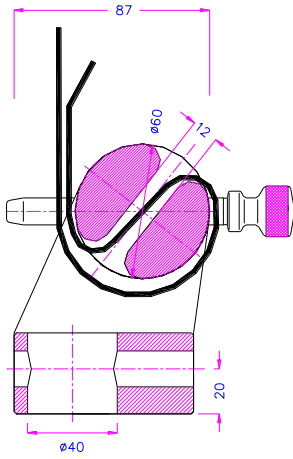

Temperature range: -40 ... +350°C
Further temperature ranges on request.

Order information:
TH222 are supplied in pairs, but can also be ordered as a single grip (0.5 pair).

| | TH222-30-80 | TH222-40-80 | TH222-60-80 | TH222-60-100 | TH222-60-120 | TH222-80-120 |
|-----------------------------|-------------|-------------|-------------|--------------|--------------|--------------|
| Tensile force | 20 kN | 50 kN | 100 kN | 100 kN | 100 kN | 150 kN |
| A: Roll diameter Ø | 30 mm | 40 mm | 60 mm | 60 mm | 60 mm | 80 mm |
| B: Max. sample width | 80 mm | 80 mm | 80 mm | 100 mm | 120 mm | 120 mm |
| Max. thickness | 5 mm | 7 mm | 11 mm | 11 mm | 11 mm | 11 mm |
| Min. sample length | 460 mm | 600 mm | 910 mm | 910 mm | 910 mm | 1160 mm |
| C: Coupling* | Af159* | Af318* | Af40* | Af40* | Af40* | Af40* |
| Weight /grip | 2.3 kg | 4.5 kg | 7.3 kg | 8.1 kg | 8.8 kg | 15 kg |

*Further couplings on request.

TH222-30-80

TH222-60-80

TH222-30-80

TH222-40-80

TH222-60-80

TH222-60-100

TH222-60-120

TH222-80-120

Examples for customized versions

| | | | |
|---|--|--|---|
|  | <p>TH222-6-40 Ø Roll 6 mm 40 mm width Special small version</p> |  | <p>TH222-100-80-AL Ø Roll 100 mm 80 mm width Aluminum</p> |
|  | <p>TH222-150-160 Ø Roll 150 mm 160 mm width 300 kN</p> |  | <p>TH222-60-310 Ø Roll 60 mm 310 mm width Steel Nickel</p> |

Videos of tensile tests with TH222

| | |
|--|--|
|  |  |
| <p>TH222-40-80 with textile ribbon</p> | <p>TH222-40-80 with plastic ribbon</p> |
| <p>http://www.youtube.com/watch?v=Vyo8sKI43PQ</p> | <p>http://www.youtube.com/watch?v=MrfqHJMWq80</p> |
|  |  |
| <p>TH222-30-80 with plastic strap</p> | <p>TH222-80-120 for ribbon</p> |
| <p>http://www.youtube.com/watch?v=agRoJ1u7OhY</p> | <p>http://youtu.be/OKPv_ARGHP8</p> |
| <p>How to fix a ribbon http://youtu.be/x-fp_RYyV6c</p> | |