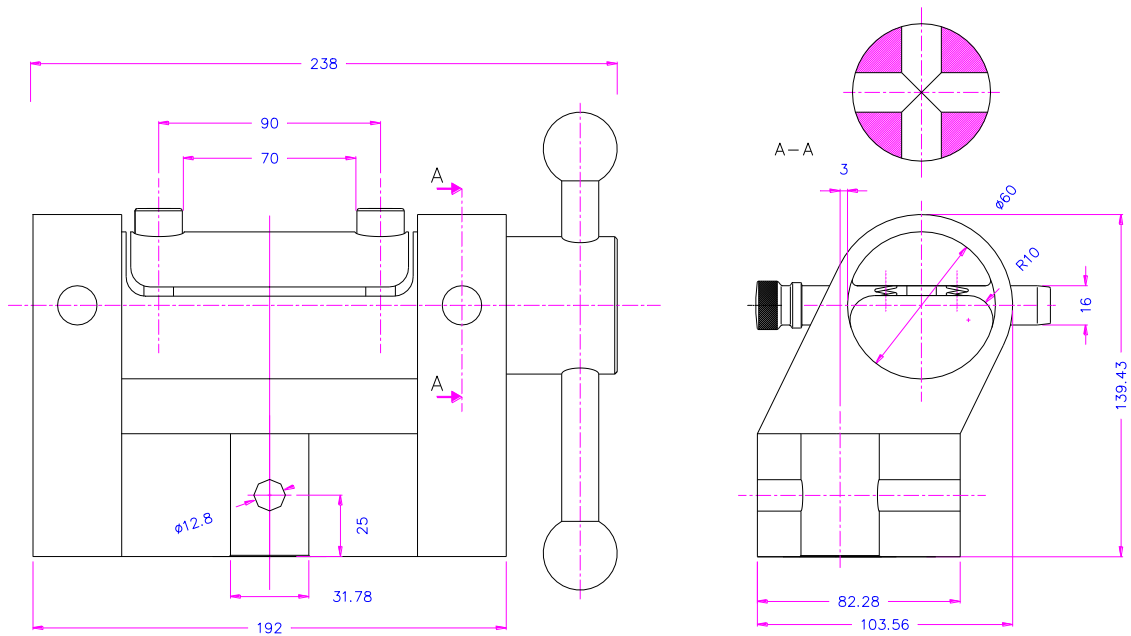

See also

TH252

www.grip.de/G07