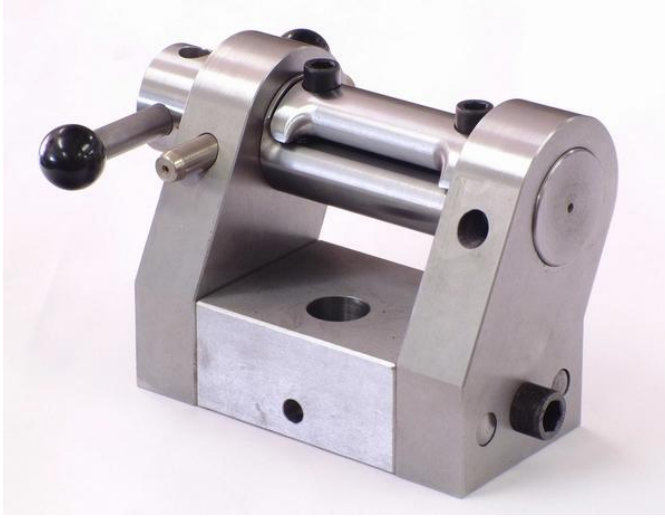

Similar version on request – TH221

TH221-60-80