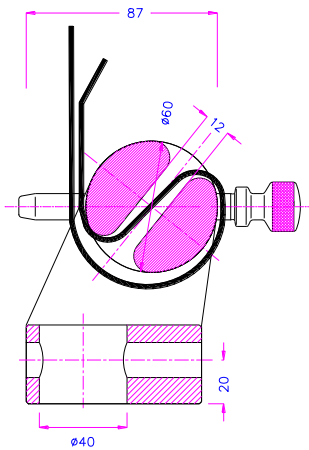

Temperature range: -40 ... +350°C
Further temperature ranges on request.

Order information:
TH222 are supplied in pairs, but can also be ordered as a single grip (0.5 pair).

| | TH222-30-80 | TH222-40-80 | TH222-60-80 | TH222-60-100 | TH222-60-120 | TH222-80-120 |
|-----------------------------|-------------|-------------|-------------|--------------|--------------|--------------|
| Tensile force | 20 kN | 50 kN | 100 kN | 100 kN | 100 kN | 150 kN |
| A: Roll diameter Ø | 30 mm | 40 mm | 60 mm | 60 mm | 60 mm | 80 mm |
| B: Max. sample width | 80 mm | 80 mm | 80 mm | 100 mm | 120 mm | 120 mm |
| Max. thickness | 5 mm | 7 mm | 11 mm | 11 mm | 11 mm | 11 mm |
| Min. sample length | 460 mm | 600 mm | 910 mm | 910 mm | 910 mm | 1160 mm |
| C: Coupling* | Af159* | Af318* | Af40* | Af40* | Af40* | Af40* |
| Weight /grip | 2.3 kg | 4.5 kg | 7.3 kg | 8.1 kg | 8.8 kg | 15 kg |

*Further couplings on request.

TH222-30-80

TH222-60-80

TH222-30-80

TH222-40-80

TH222-60-80

TH222-60-100

TH222-60-120

TH222-80-120

Examples for customized versions

| | | | |
|---|--|--|---|
|  | <p>TH222-6-40 Ø Roll 6 mm 40 mm width Special small version</p> |  | <p>TH222-100-80-AL Ø Roll 100 mm 80 mm width Aluminum</p> |
|  | <p>TH222-150-160 Ø Roll 150 mm 160 mm width 300 kN</p> |  | <p>TH222-60-310 Ø Roll 60 mm 310 mm width Steel Nickel</p> |

Videos of tensile tests with TH222

| | |
|--|--|
|  |  |
| <p>TH222-40-80 with textile ribbon</p> | <p>TH222-40-80 with plastic ribbon</p> |
| <p>http://www.youtube.com/watch?v=Vyo8sKI43PQ</p> | <p>http://www.youtube.com/watch?v=MrfqHJMWq80</p> |
|  |  |
| <p>TH222-30-80 with plastic strap</p> | <p>TH222-80-120 for ribbon</p> |
| <p>http://www.youtube.com/watch?v=agRoJ1u7OhY</p> | <p>http://youtu.be/OKPv_ARGHP8</p> |
| <p>How to fix a ribbon http://youtu.be/x-fp_RYyV6c</p> | |