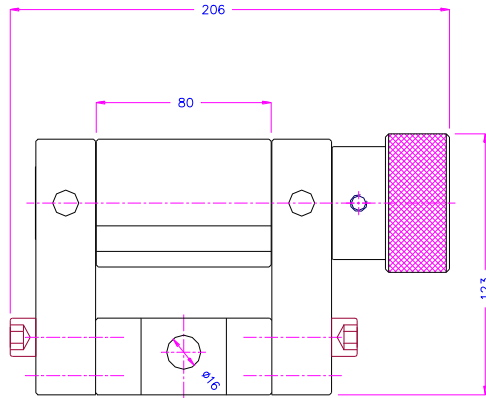

Temperature range: -40 ... +350°C
Further temperature ranges on request.

Order information:
TH222 are supplied in pairs, but can also be ordered as a single grip (0.5 pair).

| | TH222-30-80 | TH222-40-80 | TH222-60-80 | TH222-60-100 | TH222-60-120 | TH222-80-120 |
|-----------------------------|-------------|-------------|-------------|--------------|--------------|--------------|
| Tensile force | 20 kN | 50 kN | 100 kN | 100 kN | 100 kN | 150 kN |
| A: Roll diameter Ø | 30 mm | 40 mm | 60 mm | 60 mm | 60 mm | 80 mm |
| B: Max. sample width | 80 mm | 80 mm | 80 mm | 100 mm | 120 mm | 120 mm |
| Max. thickness | 5 mm | 7 mm | 11 mm | 11 mm | 11 mm | 11 mm |
| Min. sample length | 460 mm | 600 mm | 910 mm | 910 mm | 910 mm | 1160 mm |
| C: Coupling* | Af159* | Af318* | Af40* | Af40* | Af40* | Af40* |
| Weight /grip | 2.3 kg | 4.5 kg | 7.3 kg | 8.1 kg | 8.8 kg | 15 kg |

*Further couplings on request.

TH222-30-80

TH222-60-80

TH222-30-80

TH222-40-80

TH222-60-80

TH222-60-100

TH222-60-120

TH222-80-120

Examples for customized versions

| | | | |
|---|--|--|---|
|  | <p>TH222-6-40 Ø Roll 6 mm 40 mm width Special small version</p> |  | <p>TH222-100-80-AL Ø Roll 100 mm 80 mm width Aluminum</p> |
|  | <p>TH222-150-160 Ø Roll 150 mm 160 mm width 300 kN</p> |  | <p>TH222-60-310 Ø Roll 60 mm 310 mm width Steel Nickel</p> |