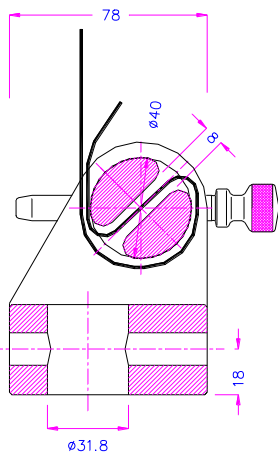

Temperature range: -40 ... +350°C
Further temperature ranges on request.

Order information:
TH222 are supplied in pairs, but can also be ordered as a single grip (0.5 pair).

| | TH222-30-80 | TH222-40-80 | TH222-60-80 | TH222-60-100 | TH222-60-120 | TH222-80-120 |
|-----------------------------|-------------|-------------|-------------|--------------|--------------|--------------|
| Tensile force | 20 kN | 50 kN | 100 kN | 100 kN | 100 kN | 150 kN |
| A: Roll diameter Ø | 30 mm | 40 mm | 60 mm | 60 mm | 60 mm | 80 mm |
| B: Max. sample width | 80 mm | 80 mm | 80 mm | 100 mm | 120 mm | 120 mm |
| Max. thickness | 5 mm | 7 mm | 11 mm | 11 mm | 11 mm | 11 mm |
| Min. sample length | 460 mm | 600 mm | 910 mm | 910 mm | 910 mm | 1160 mm |
| C: Coupling* | Af159* | Af318* | Af40* | Af40* | Af40* | Af40* |
| Weight /grip | 2.3 kg | 4.5 kg | 7.3 kg | 8.1 kg | 8.8 kg | 15 kg |

*Further couplings on request.

TH222-30-80

TH222-60-80

TH222-30-80

TH222-40-80

TH222-60-80

TH222-60-100

TH222-60-120

TH222-80-120

Examples for customized versions

| | | | |
|---|--|--|---|
|  | <p>TH222-6-40 Ø Roll 6 mm 40 mm width Special small version</p> |  | <p>TH222-100-80-AL Ø Roll 100 mm 80 mm width Aluminum</p> |
|  | <p>TH222-150-160 Ø Roll 150 mm 160 mm width 300 kN</p> |  | <p>TH222-60-310 Ø Roll 60 mm 310 mm width Steel Nickel</p> |

Videos of tensile tests with TH222

| | |
|--|--|
|  |  |
| <p>TH222-40-80 with textile ribbon</p> | <p>TH222-40-80 with plastic ribbon</p> |
| <p>http://www.youtube.com/watch?v=Vyo8sKI43PQ</p> | <p>http://www.youtube.com/watch?v=MrfqHJMWq80</p> |
|  |  |
| <p>TH222-30-80 with plastic strap</p> | <p>TH222-80-120 for ribbon</p> |
| <p>http://www.youtube.com/watch?v=agRoJ1u7OhY</p> | <p>http://youtu.be/OKPv_ARGHP8</p> |
| <p>How to fix a ribbon http://youtu.be/x-fp_RYyV6c</p> | |