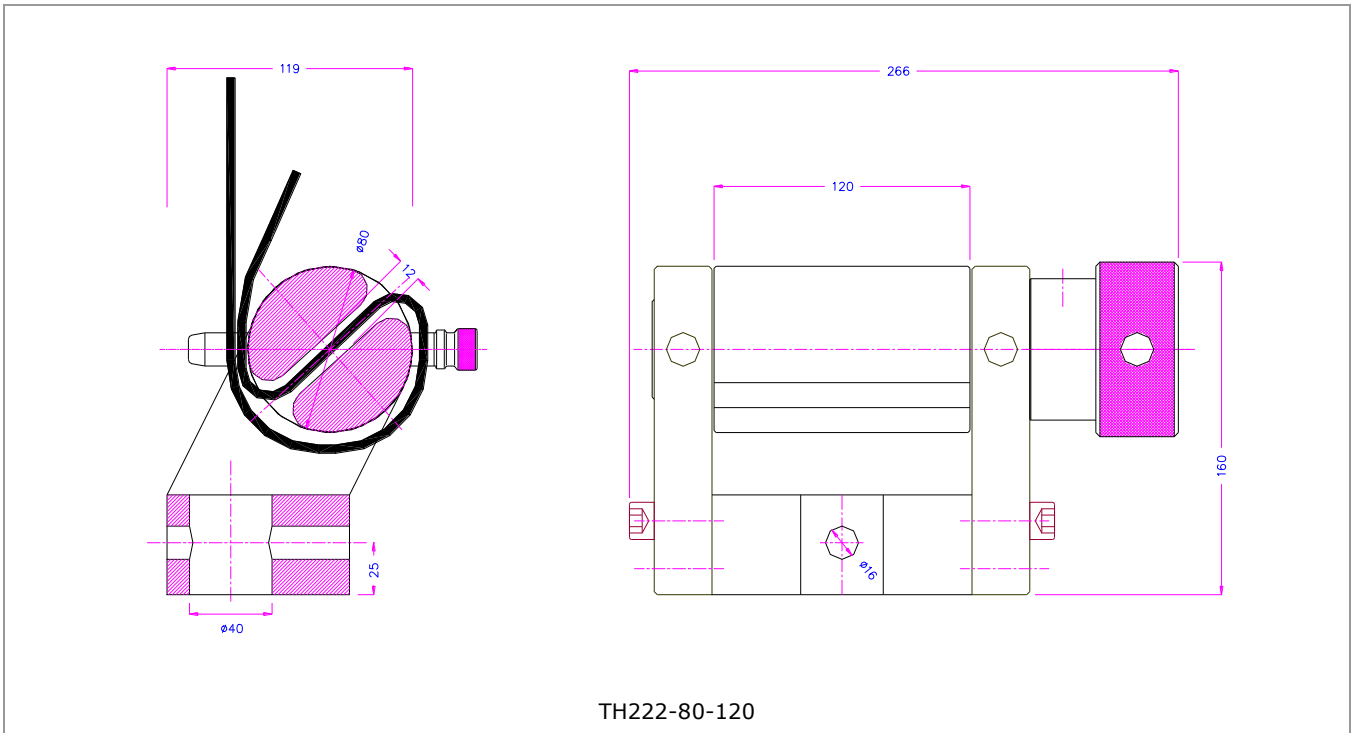

Temperature range: -40 ... +350°C
Further temperature ranges on request.

Order information:
TH222 are supplied in pairs, but can also be ordered as a single grip (0.5 pair).

| | TH222-30-80 | TH222-40-80 | TH222-60-80 | TH222-60-100 | TH222-60-120 | TH222-80-120 |
|-----------------------------|-------------|-------------|-------------|--------------|--------------|--------------|
| Tensile force | 20 kN | 50 kN | 100 kN | 100 kN | 100 kN | 150 kN |
| A: Roll diameter Ø | 30 mm | 40 mm | 60 mm | 60 mm | 60 mm | 80 mm |
| B: Max. sample width | 80 mm | 80 mm | 80 mm | 100 mm | 120 mm | 120 mm |
| Max. thickness | 5 mm | 7 mm | 11 mm | 11 mm | 11 mm | 11 mm |
| Min. sample length | 460 mm | 600 mm | 910 mm | 910 mm | 910 mm | 1160 mm |
| C: Coupling* | Af159* | Af318* | Af40* | Af40* | Af40* | Af40* |
| Weight /grip | 2.3 kg | 4.5 kg | 7.3 kg | 8.1 kg | 8.8 kg | 15 kg |

*Further couplings on request.

TH222-30-80

TH222-60-80

TH222-30-80

TH222-40-80

TH222-60-80

TH222-60-100

TH222-60-120

TH222-80-120

Examples for customized versions

| | | | |
|---|--|--|---|
|  | <p>TH222-6-40 Ø Roll 6 mm 40 mm width Special small version</p> |  | <p>TH222-100-80-AL Ø Roll 100 mm 80 mm width Aluminum</p> |
|  | <p>TH222-150-160 Ø Roll 150 mm 160 mm width 300 kN</p> |  | <p>TH222-60-310 Ø Roll 60 mm 310 mm width Steel Nickel</p> |