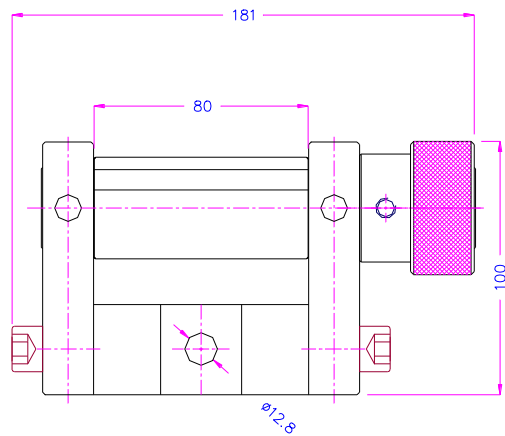

Temperature range: -40 ... +350°C
Further temperature ranges on request.

Order information:
TH222 are supplied in pairs, but can also be ordered as a single grip (0.5 pair).

| | TH222-30-80 | TH222-40-80 | TH222-60-80 | TH222-60-100 | TH222-60-120 | TH222-80-120 |
|-----------------------------|-------------|-------------|-------------|--------------|--------------|--------------|
| Tensile force | 20 kN | 50 kN | 100 kN | 100 kN | 100 kN | 150 kN |
| A: Roll diameter Ø | 30 mm | 40 mm | 60 mm | 60 mm | 60 mm | 80 mm |
| B: Max. sample width | 80 mm | 80 mm | 80 mm | 100 mm | 120 mm | 120 mm |
| Max. thickness | 5 mm | 7 mm | 11 mm | 11 mm | 11 mm | 11 mm |
| Min. sample length | 460 mm | 600 mm | 910 mm | 910 mm | 910 mm | 1160 mm |
| C: Coupling* | Af159* | Af318* | Af40* | Af40* | Af40* | Af40* |
| Weight /grip | 2.3 kg | 4.5 kg | 7.3 kg | 8.1 kg | 8.8 kg | 15 kg |

*Further couplings on request.

TH222-30-80

TH222-60-80

TH222-30-80

TH222-40-80

TH222-60-80

TH222-60-100

TH222-60-120

TH222-80-120

Examples for customized versions

| | | | |
|---|--|--|---|
|  | <p>TH222-6-40 Ø Roll 6 mm 40 mm width Special small version</p> |  | <p>TH222-100-80-AL Ø Roll 100 mm 80 mm width Aluminum</p> |
|  | <p>TH222-150-160 Ø Roll 150 mm 160 mm width 300 kN</p> |  | <p>TH222-60-310 Ø Roll 60 mm 310 mm width Steel Nickel</p> |