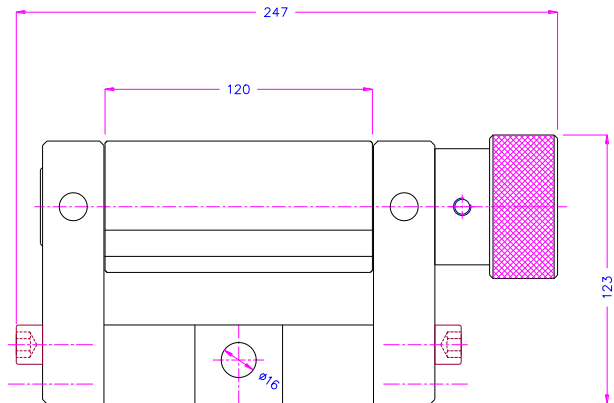

Temperature range: -40 ... +350°C
Further temperature ranges on request.

Order information:
TH222 are supplied in pairs, but can also be ordered as a single grip (0.5 pair).

| | TH222-30-80 | TH222-40-80 | TH222-60-80 | TH222-60-100 | TH222-60-120 | TH222-80-120 |
|-----------------------------|-------------|-------------|-------------|--------------|--------------|--------------|
| Tensile force | 20 kN | 50 kN | 100 kN | 100 kN | 100 kN | 150 kN |
| A: Roll diameter Ø | 30 mm | 40 mm | 60 mm | 60 mm | 60 mm | 80 mm |
| B: Max. sample width | 80 mm | 80 mm | 80 mm | 100 mm | 120 mm | 120 mm |
| Max. thickness | 5 mm | 7 mm | 11 mm | 11 mm | 11 mm | 11 mm |
| Min. sample length | 460 mm | 600 mm | 910 mm | 910 mm | 910 mm | 1160 mm |
| C: Coupling* | Af159* | Af318* | Af40* | Af40* | Af40* | Af40* |
| Weight /grip | 2.3 kg | 4.5 kg | 7.3 kg | 8.1 kg | 8.8 kg | 15 kg |

*Further couplings on request.

TH222-30-80

TH222-60-80

TH222-30-80

TH222-40-80

TH222-60-80

TH222-60-100

TH222-60-120

TH222-80-120

Examples for customized versions

| | | | |
|---|--|--|---|
|  | <p>TH222-6-40 Ø Roll 6 mm 40 mm width Special small version</p> |  | <p>TH222-100-80-AL Ø Roll 100 mm 80 mm width Aluminum</p> |
|  | <p>TH222-150-160 Ø Roll 150 mm 160 mm width 300 kN</p> |  | <p>TH222-60-310 Ø Roll 60 mm 310 mm width Steel Nickel</p> |