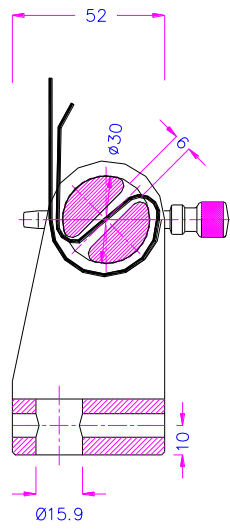

Temperature range: -40 ... +350°C
Further temperature ranges on request.

Order information:
TH222 are supplied in pairs, but can also be ordered as a single grip (0.5 pair).

| | TH222-30-80 | TH222-40-80 | TH222-60-80 | TH222-60-100 | TH222-60-120 | TH222-80-120 |
|-----------------------------|-------------|-------------|-------------|--------------|--------------|--------------|
| Tensile force | 20 kN | 50 kN | 100 kN | 100 kN | 100 kN | 150 kN |
| A: Roll diameter Ø | 30 mm | 40 mm | 60 mm | 60 mm | 60 mm | 80 mm |
| B: Max. sample width | 80 mm | 80 mm | 80 mm | 100 mm | 120 mm | 120 mm |
| Max. thickness | 5 mm | 7 mm | 11 mm | 11 mm | 11 mm | 11 mm |
| Min. sample length | 460 mm | 600 mm | 910 mm | 910 mm | 910 mm | 1160 mm |
| C: Coupling* | Af159* | Af318* | Af40* | Af40* | Af40* | Af40* |
| Weight /grip | 2.3 kg | 4.5 kg | 7.3 kg | 8.1 kg | 8.8 kg | 15 kg |

*Further couplings on request.

TH222-30-80

TH222-60-80

TH222-30-80

TH222-40-80

TH222-60-80

TH222-60-100

TH222-60-120

TH222-80-120

Examples for customized versions

| | | | |
|---|--|--|---|
|  | <p>TH222-6-40 Ø Roll 6 mm 40 mm width Special small version</p> |  | <p>TH222-100-80-AL Ø Roll 100 mm 80 mm width Aluminum</p> |
|  | <p>TH222-150-160 Ø Roll 150 mm 160 mm width 300 kN</p> |  | <p>TH222-60-310 Ø Roll 60 mm 310 mm width Steel Nickel</p> |

Videos of tensile tests with TH222

| | |
|--|--|
|  |  |
| <p>TH222-40-80 with textile ribbon</p> | <p>TH222-40-80 with plastic ribbon</p> |
| <p>http://www.youtube.com/watch?v=Vyo8sKI43PQ</p> | <p>http://www.youtube.com/watch?v=MrfqHJMWq80</p> |
|  |  |
| <p>TH222-30-80 with plastic strap</p> | <p>TH222-80-120 for ribbon</p> |
| <p>http://www.youtube.com/watch?v=agRoJ1u7OhY</p> | <p>http://youtu.be/OKPv_ARGHP8</p> |
| <p>How to fix a ribbon http://youtu.be/x-fp_RYyV6c</p> | |