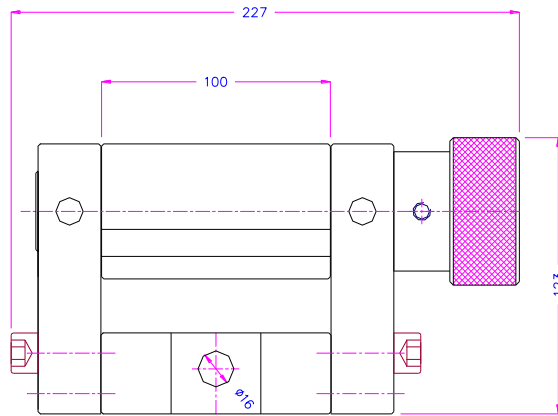

Temperature range: -40 ... +350°C
Further temperature ranges on request.

Order information:
TH222 are supplied in pairs, but can also be ordered as a single grip (0.5 pair).

| | TH222-30-80 | TH222-40-80 | TH222-60-80 | TH222-60-100 | TH222-60-120 | TH222-80-120 |
|-----------------------------|-------------|-------------|-------------|--------------|--------------|--------------|
| Tensile force | 20 kN | 50 kN | 100 kN | 100 kN | 100 kN | 150 kN |
| A: Roll diameter Ø | 30 mm | 40 mm | 60 mm | 60 mm | 60 mm | 80 mm |
| B: Max. sample width | 80 mm | 80 mm | 80 mm | 100 mm | 120 mm | 120 mm |
| Max. thickness | 5 mm | 7 mm | 11 mm | 11 mm | 11 mm | 11 mm |
| Min. sample length | 460 mm | 600 mm | 910 mm | 910 mm | 910 mm | 1160 mm |
| C: Coupling* | Af159* | Af318* | Af40* | Af40* | Af40* | Af40* |
| Weight /grip | 2.3 kg | 4.5 kg | 7.3 kg | 8.1 kg | 8.8 kg | 15 kg |

*Further couplings on request.

TH222-30-80

TH222-60-80

TH222-30-80

TH222-40-80

TH222-60-80

TH222-60-100

TH222-60-120

TH222-80-120

Examples for customized versions

| | | | |
|---|--|--|---|
|  | <p>TH222-6-40 Ø Roll 6 mm 40 mm width Special small version</p> |  | <p>TH222-100-80-AL Ø Roll 100 mm 80 mm width Aluminum</p> |
|  | <p>TH222-150-160 Ø Roll 150 mm 160 mm width 300 kN</p> |  | <p>TH222-60-310 Ø Roll 60 mm 310 mm width Steel Nickel</p> |