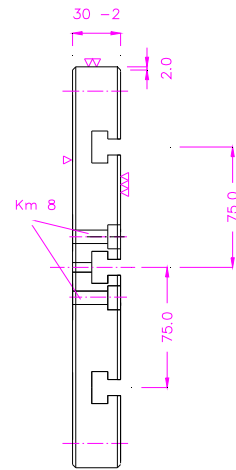

info@grip.de

TH36T-508-S1

See also www.grip.de/G01/TH36t

C45
TH36T-75x125-ST Platte

TH36t-200

TH36t-200

TH36T-250-A158-Fx

C45

TH36t-347-296-496-S1

TH36t-380x400_TK105-6xKm12

TH36T-250

TH36-t-125x250St

TH36t-250-Al-Z3

TH36-t-380x400-SL907

TH36T-590-8xKm12/TK105

TH36T-250

TH36t- 380x400+MTS-BB1

12.6.07

TH36-t-380x400-SL907

TH36t-381-MTS T-Nuten Platte C45
 alle Außenkanten 1x45 Innenkanten gratfrei

TH36T-400x300x38

TH36T-508-S1

TH36T-590-8xKm12/TK105

TH36T-250

TH36T-250x190-AF159

TH36t-380x400-St

TH36t-610x400-Af159-Alu

TH36t-610x400-Alu

TH36t-500-lz1-Al Aluplaten 5500387457

TH36t-500-1z1-Al Aluploten 5500387457

TH361-500-lz1-Al Aluplaten 5500387457

TH36t-380x400-4xKm8