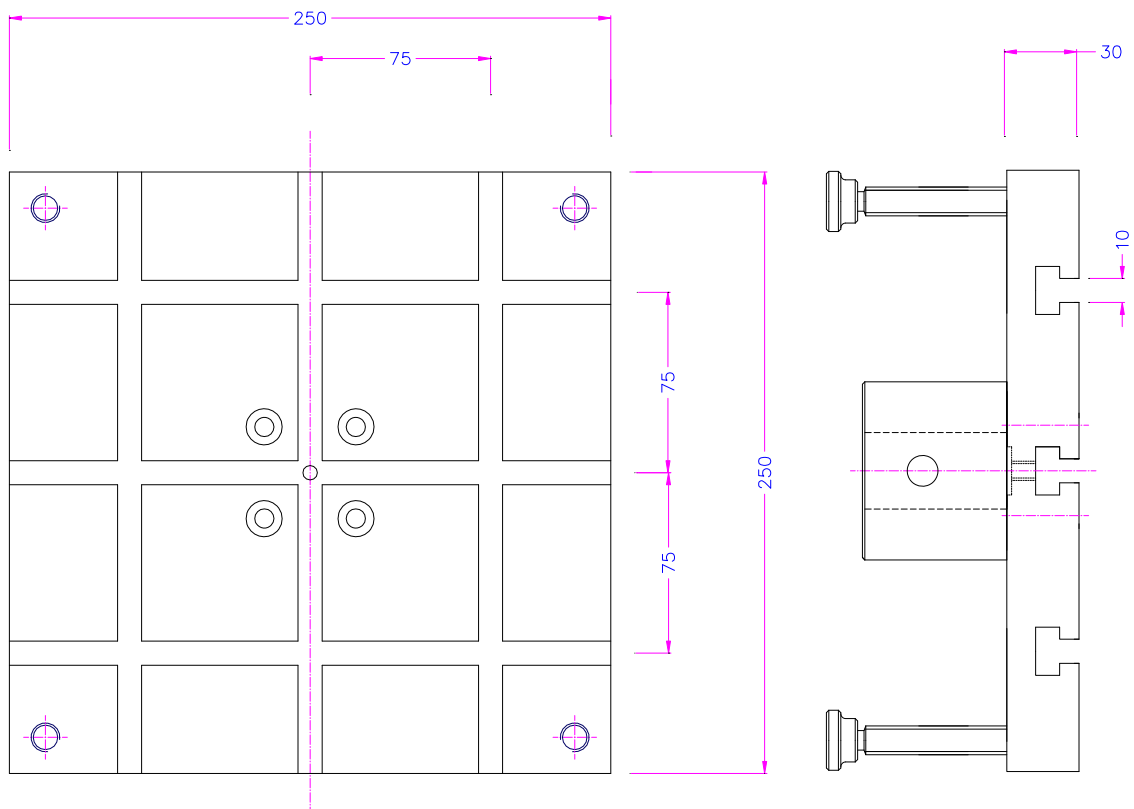

**T-Nuten Platten
Grooved Platens**

TH36T

TH36t-250 Alu or Steel

TH36T-250

Back side

TH36-250-ASP

Changed version
for small tensile tester

TH36-250-St

Steel version

TH36-250x400

TH36-400x380

Alu or Steel

TH36t-380x400-St

TH36t-550x400-S17
special version

TH36t-250-Af158-RTT
Rotateable Adapter

www.grip.de

info@grip.de

TH36T-508-S1

See also www.grip.de/G01/TH36t

C45
TH36T-75x125-ST Platte

TH36t-200

TH36t-200

TH36T-250-A158-Fx

C45

TH36T-250x190-AF159

TH36t-380x400-St

TH36t-610x400-Af159-Alu

TH36t-610x400-Alu

TH36t-500-lz1-Al Aluplaten 5500387457

TH36t-500-1z1-Al Aluploten 5500387457

TH361-500-lz1-Al Aluplaten 5500387457

TH36t-380x400-4xKm8