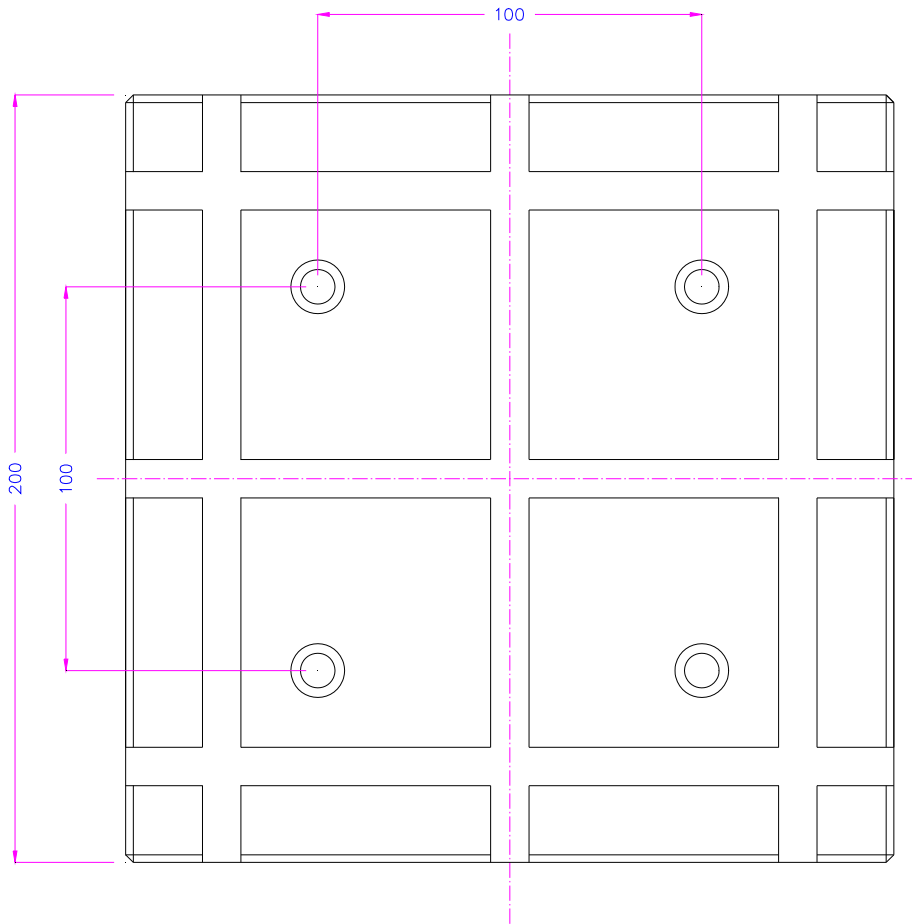

info@grip.de

TH36T-508-S1

See also www.grip.de/G01/TH36t

C45
TH36T-75x125-ST Platte

TH36t-200

TH36t-200

TH36T-250-A158-Fx

C45

TH36t-347-296-496-S1

TH36t-380x400_TK105-6xKm12

TH36T-250

TH36-t-125x250St

TH36t-250-Al-Z3

TH36-t-380x400-SL907

TH36T-590-8xKm12/TK105

TH36T-250

TH36t- 380x400+MTS-BB1

12.6.07

TH36-t-380x400-SL907

TH36t-381-MTS T-Nuten Platte C45
 alle Außenkanten 1x45 Innenkanten gratfrei

TH36T-400x300x38

TH36T-508-S1

TH36T-590-8xKm12/TK105

TH36T-250

TH36T-250x190-AF159

TH36t-380x400-St

TH36t-610x400-Af159-Alu

TH36t-610x400-Alu

TH36t-500-lz1-Al Aluplaten 5500387457

TH36t-500-1z1-Al Aluploten 5500387457

TH361-500-lz1-Al Aluplaten 5500387457

TH36t-380x400-4xKm8