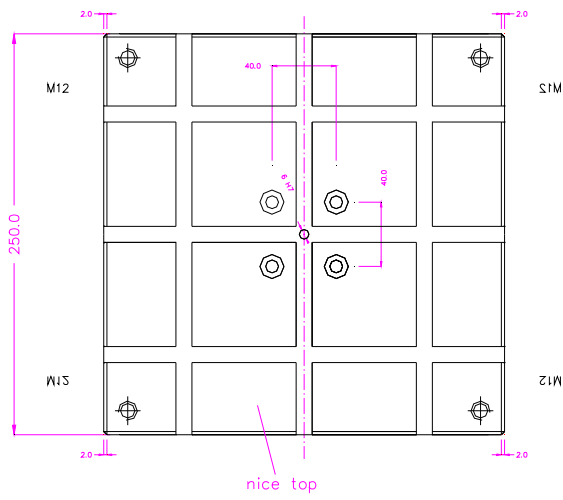

TH36t-347-296-496-S1

TH36t-380x400_TK105-6xKm12

TH36T-250

TH36-t-125x250St

TH36t-250-Al-Z3

TH36-t-380x400-SL907

TH36T-590-8xKm12/TK105

TH36T-250

TH36t- 380x400+MTS-BB1

12.6.07

TH36-t-380x400-SL907

TH36t-381-MTS T-Nuten Platte C45
 alle Außenkanten 1x45 Innenkanten gratfrei

TH36T-400x300x38

TH36T-508-S1

TH36T-590-8xKm12/TK105

TH36T-250