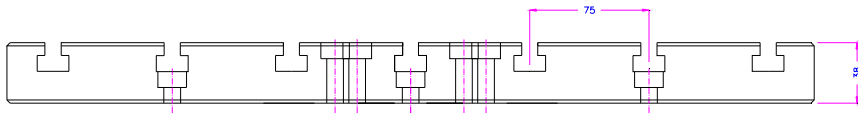

Steel version

TH36-250x400

TH36-400x380

Alu or Steel

TH36t-380x400-St

TH36t-550x400-S17
special version

TH36t-250-Af158-RTT
Rotateable Adapter

www.grip.de

info@grip.de

TH36T-508-S1

See also www.grip.de/G01/TH36t

C45
TH36T-75x125-ST Platte

TH36t-200

TH36t-200

TH36T-250-A158-Fx

C45