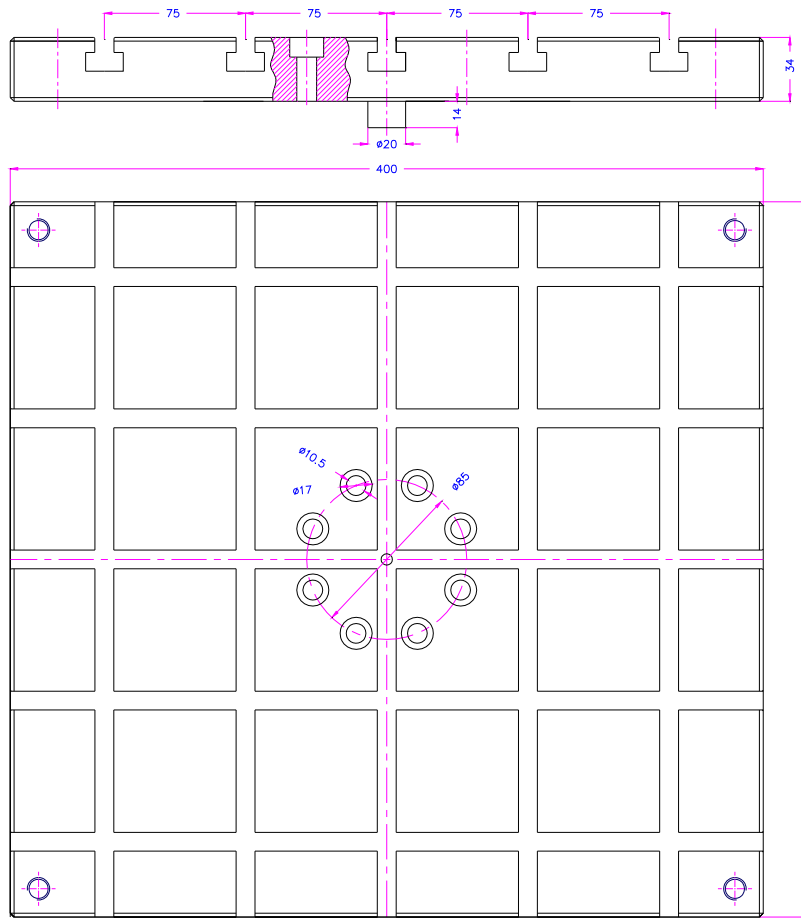

TH36t-380x400-Km10TK70

TH36T-St-380x400_TK85-8xKm10 for AG50IC Shimadzu