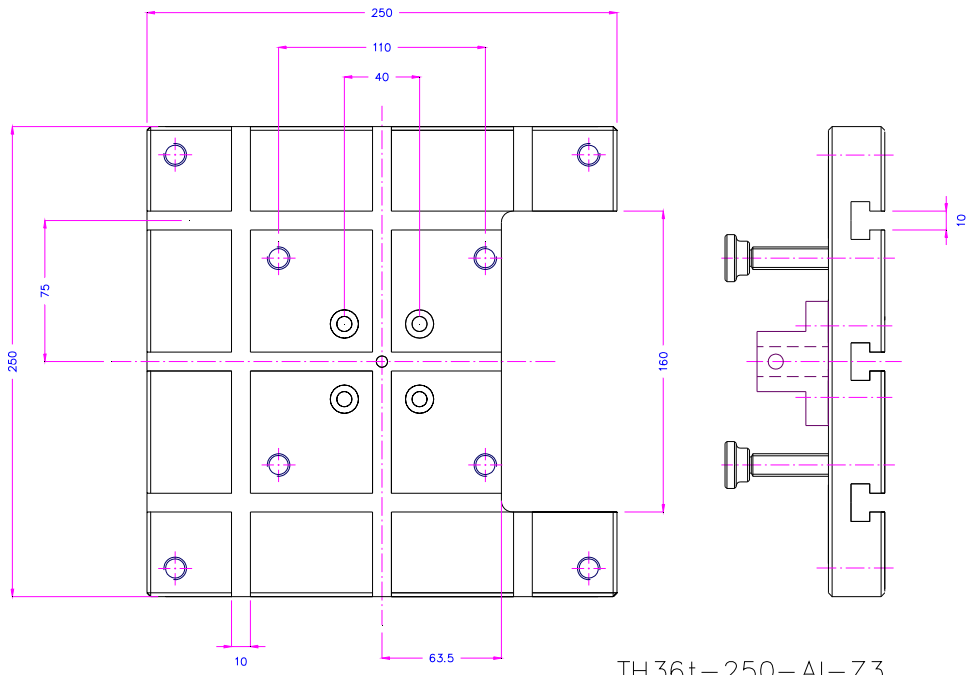

TH36t-347-296-496-S1

TH36t-380x400_TK105-6xKm12

TH36T-250

TH36-t-125x250St

TH36t-250-Al-Z3

TH36-t-380x400-SL907

TH36T-590-8xKm12/TK105

TH36T-250

TH36t- 380x400+MTS-BB1

12.6.07

TH36-t-380x400-SL907

TH36t-381-MTS T-Nuten Platte C45
 alle Außenkanten 1x45 Innenkanten gratfrei

TH36T-400x300x38

TH36T-508-S1

TH36T-590-8xKm12/TK105

TH36T-250