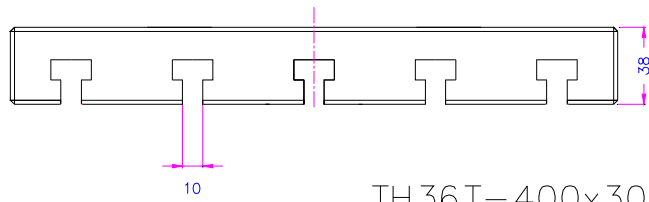

TH36t- 380x400+MTS-BB1

12.6.07

TH36-t-380x400-SL907

TH36t-381-MTS T-Nuten Platte C45
 alle Außenkanten 1x45 Innenkanten gratfrei

TH36T-400x300x38

TH36T-508-S1

TH36T-590-8xKm12/TK105

TH36T-250