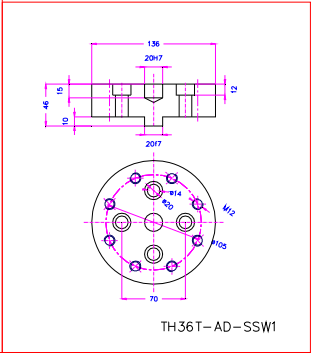

C45
TH36T-75x125-ST Platte