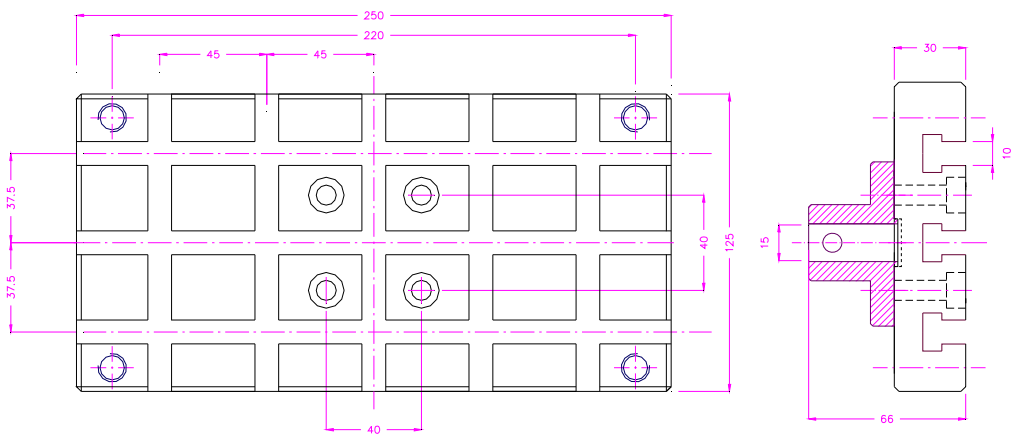

info@grip.de

TH36T-508-S1

See also www.grip.de/G01/TH36t

C45
TH36T-75x125-ST Platte

TH36t-200

TH36t-200

TH36T-250-A158-Fx

C45

TH36t-347-296-496-S1

TH36t-380x400_TK105-6xKm12

TH36T-250

TH36-t-125x250St

TH36t-250-Al-Z3

TH36-t-380x400-SL907

TH36T-590-8xKm12/TK105

TH36T-250

TH36t- 380x400+MTS-BB1

12.6.07

TH36-t-380x400-SL907

TH36t-381-MTS T-Nuten Platte C45
 alle Außenkanten 1x45 Innenkanten gratfrei

TH36T-400x300x38

TH36T-508-S1

TH36T-590-8xKm12/TK105

TH36T-250