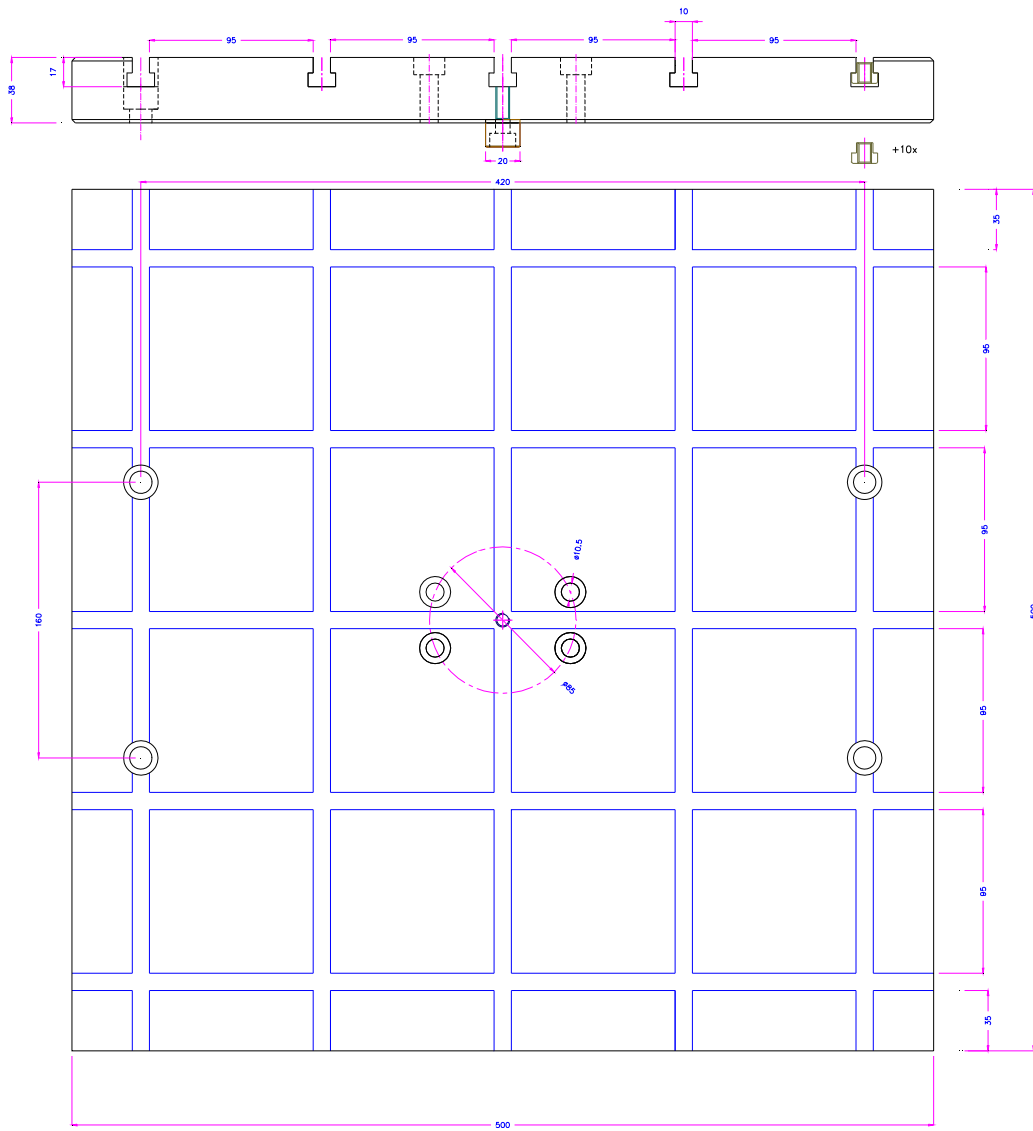

TH36t- 380x400+MTS-BB1

12.6.07

TH36-t-380x400-SL907

TH36t-381-MTS T-Nuten Platte C45
 alle Außenkanten 1x45 Innenkanten gratfrei

TH36T-400x300x38

TH36T-508-S1

TH36T-590-8xKm12/TK105

TH36T-250

TH36T-250x190-AF159

TH36t-380x400-St

TH36t-610x400-Af159-Alu

TH36t-610x400-Alu

TH36t-500-lz1-Al Aluplaten 5500387457

TH36t-500-1z1-Al Aluploten 5500387457

TH361-500-lz1-Al Aluplaten 5500387457

TH36t-380x400-4xKm8

TH36t-380x400-Km10TK70

TH36T-St-380x400_TK85-8xKm10 for AG50IC Shimadzu

TH36T-220x400

TH36t-300x415 T-Nutenplatte