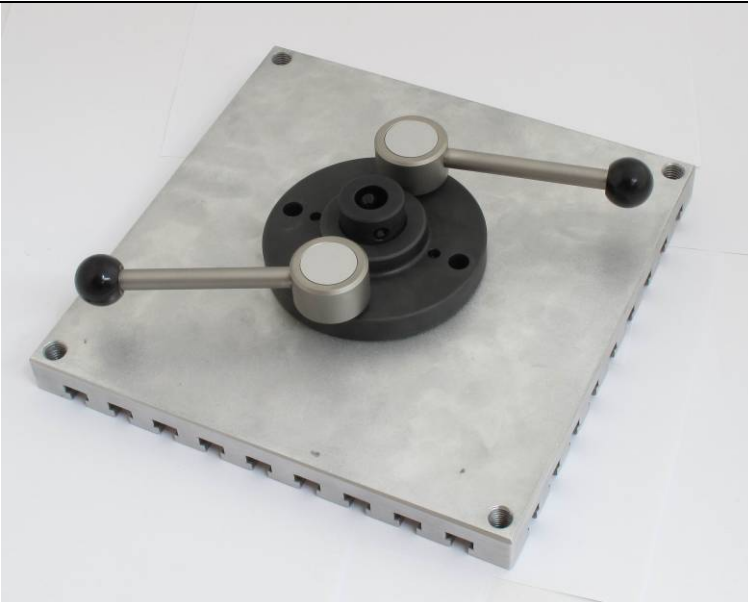

**T-Nuten Platten
Grooved Platens**

TH36T

TH36t-250 Alu or Steel

TH36T-250

Back side

TH36-250-ASP

Changed version
for small tensile tester

TH36-250-St

Steel version

TH36-250x400

TH36-400x380

Alu or Steel

TH36t-380x400-St

TH36t-550x400-S17
special version

TH36t-250-Af158-RTT
Rotateable Adapter

www.grip.de

info@grip.de

TH36T-508-S1

See also www.grip.de/G01/TH36t

C45
TH36T-75x125-ST Platte

TH36t-200

TH36t-200

TH36T-250-A158-Fx

C45