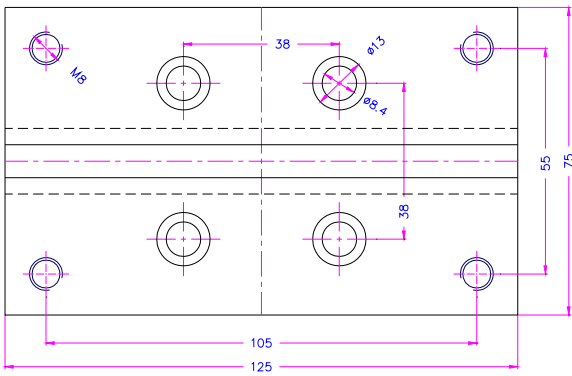

Steel version

TH36-250x400

TH36-400x380

Alu or Steel

TH36t-380x400-St

TH36t-550x400-S17
special version

TH36t-250-Af158-RTT
Rotateable Adapter

www.grip.de

info@grip.de

TH36T-508-S1

See also www.grip.de/G01/TH36t

C45
TH36T-75x125-ST Platte

TH36t-200

TH36t-200

TH36T-250-A158-Fx

C45