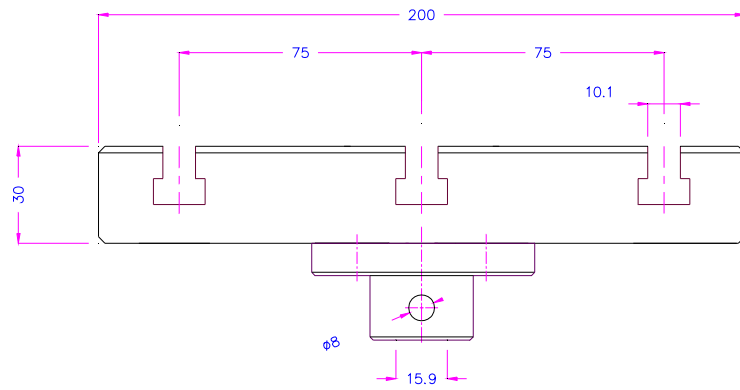

info@grip.de

TH36T-508-S1

See also www.grip.de/G01/TH36t

C45
TH36T-75x125-ST Platte

TH36t-200

TH36t-200

TH36T-250-A158-Fx

C45

TH36t- 380x400+MTS-BB1

12.6.07

TH36-t-380x400-SL907

TH36t-381-MTS T-Nuten Platte C45
 alle Außenkanten 1x45 Innenkanten gratfrei

TH36T-400x300x38

TH36T-508-S1

TH36T-590-8xKm12/TK105

TH36T-250