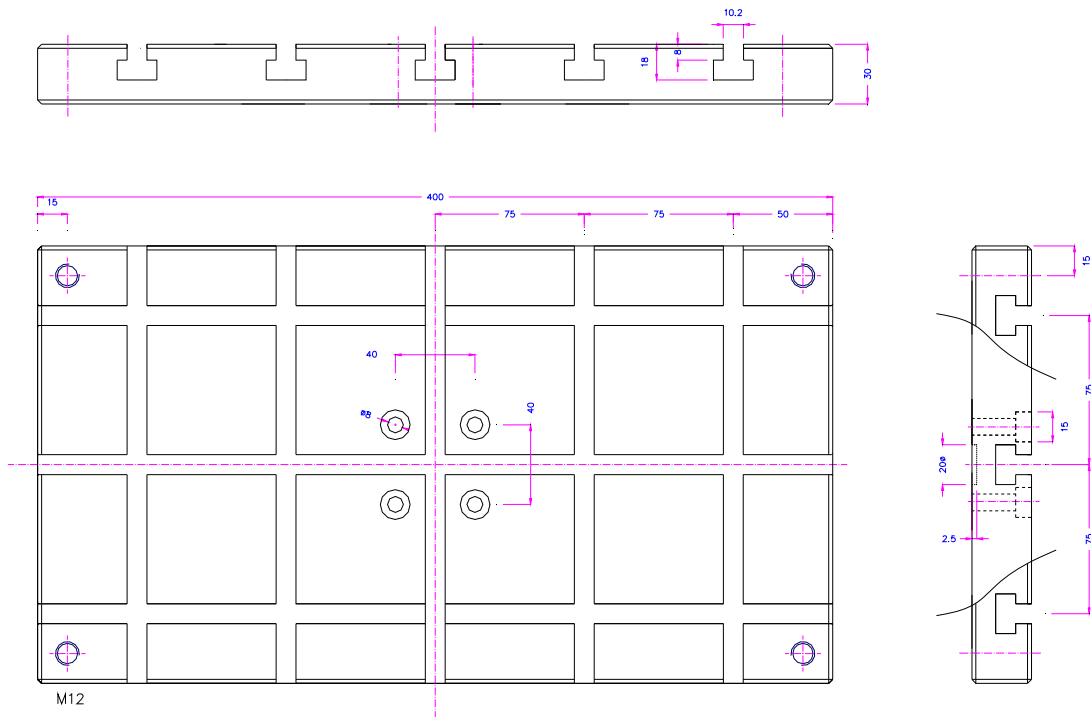

TH36t- 380x400+MTS-BB1

12.6.07

TH36-t-380x400-SL907

TH36t-381-MTS T-Nuten Platte C45
 alle Außenkanten 1x45 Innenkanten gratfrei

TH36T-400x300x38

TH36T-508-S1

TH36T-590-8xKm12/TK105

TH36T-250

TH36T-250x190-AF159

TH36t-380x400-St

TH36t-610x400-Af159-Alu

TH36t-610x400-Alu

TH36t-500-lz1-Al Aluplaten 5500387457

TH36t-500-1z1-Al Aluploten 5500387457

TH361-500-lz1-Al Aluplaten 5500387457

TH36t-380x400-4xKm8

TH36t-380x400-Km10TK70

TH36T-St-380x400_TK85-8xKm10 for AG50IC Shimadzu

TH36T-220x400

TH36t-300x415 T-Nutenplatte