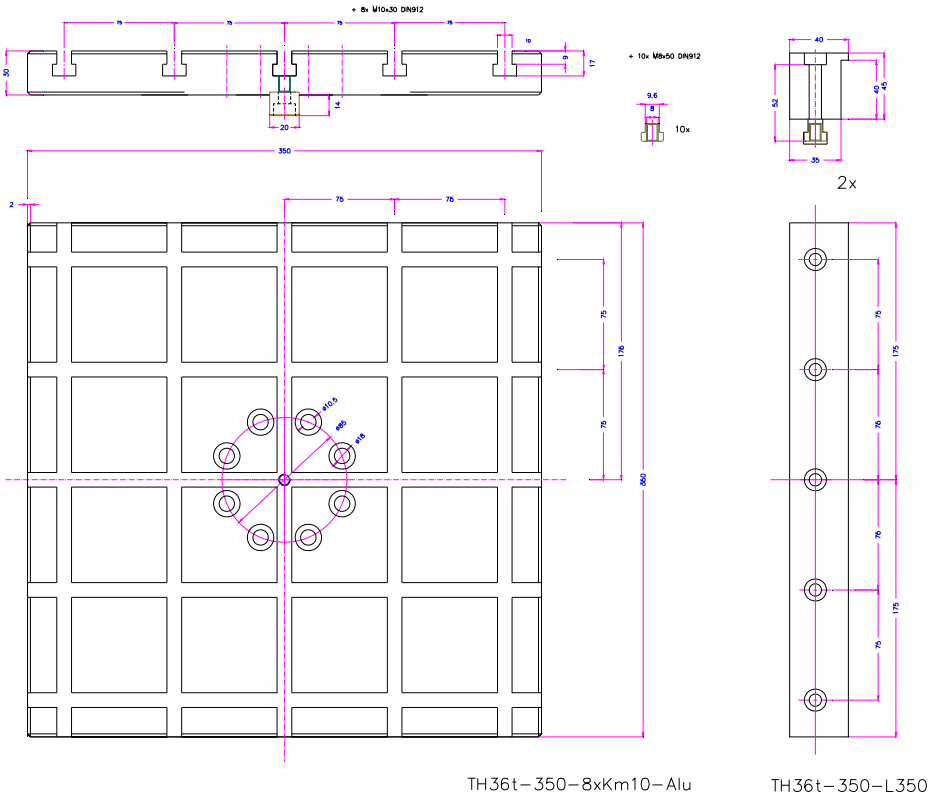

TH36t- 380x400+MTS-BB1

12.6.07

TH36-t-380x400-SL907

TH36t-381-MTS T-Nuten Platte C45
 alle Außenkanten 1x45 Innenkanten gratfrei

TH36T-400x300x38

TH36T-508-S1

TH36T-590-8xKm12/TK105

TH36T-250

TH36T-250x190-AF159

TH36t-380x400-St

TH36t-610x400-Af159-Alu

TH36t-610x400-Alu

TH36t-500-lz1-Al Aluplaten 5500387457

TH36t-500-1z1-Al Aluploten 5500387457

TH361-500-lz1-Al Aluplaten 5500387457

TH36t-380x400-4xKm8

TH36t-380x400-Km10TK70

TH36T-St-380x400_TK85-8xKm10 for AG50IC Shimadzu

TH36T-220x400

TH36t-300x415 T-Nutenplatte