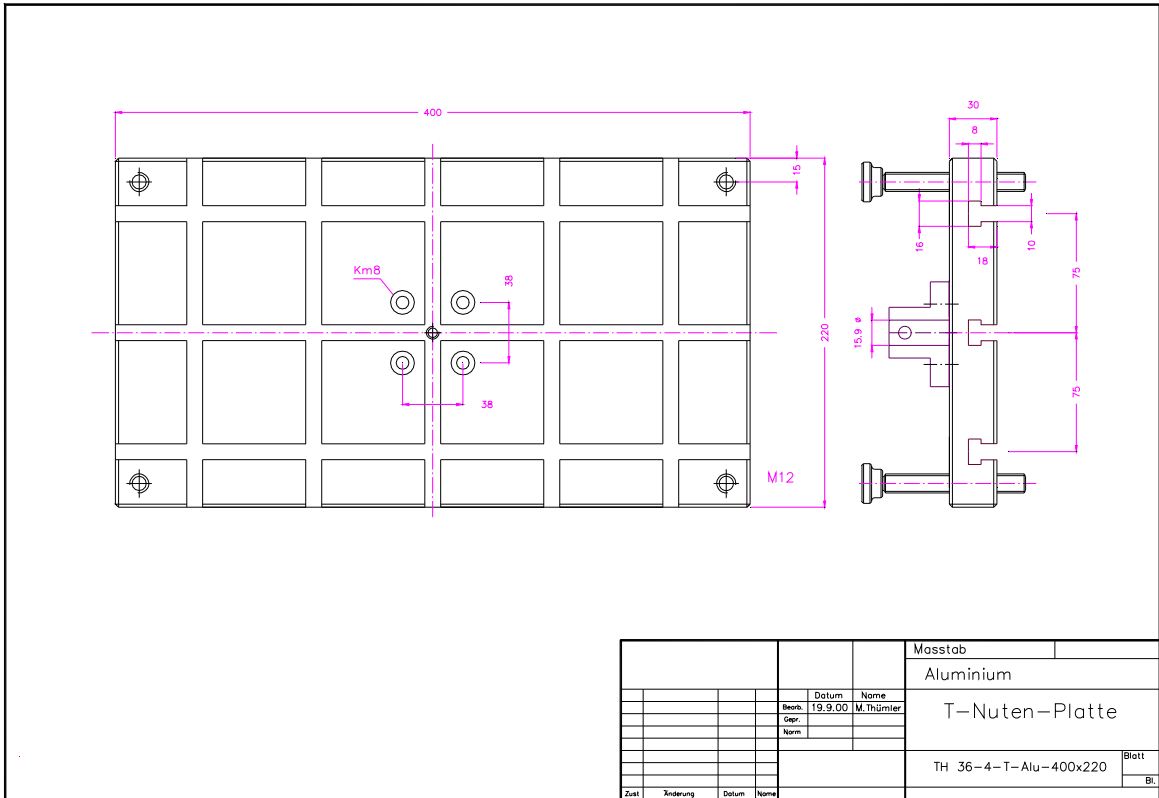

TH36t- 380x400+MTS-BB1

12.6.07

TH36-t-380x400-SL907

TH36t-381-MTS T-Nuten Platte C45
 alle Außenkanten 1x45 Innenkanten gratfrei

TH36T-400x300x38

TH36T-508-S1

TH36T-590-8xKm12/TK105

TH36T-250