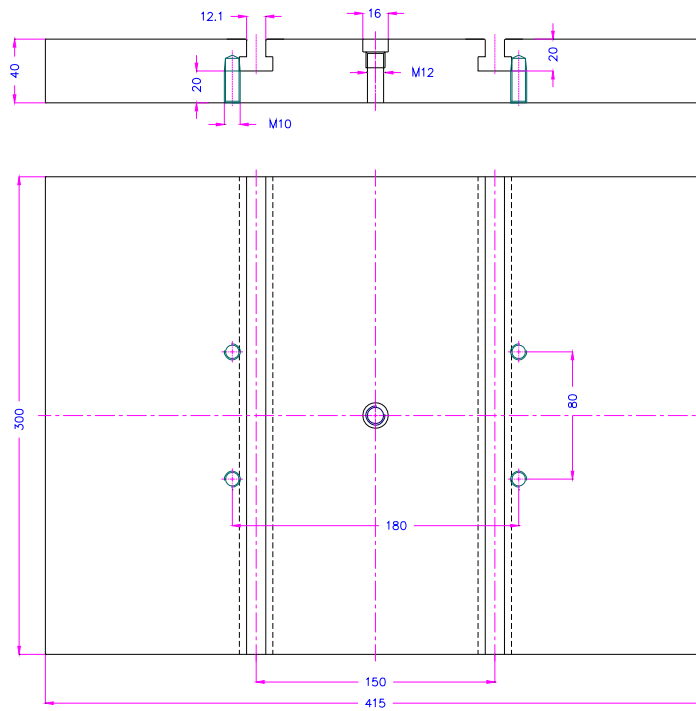

TH36t- 380x400+MTS-BB1

12.6.07

TH36-t-380x400-SL907

TH36t-381-MTS T-Nuten Platte C45
 alle Außenkanten 1x45 Innenkanten gratfrei

TH36T-400x300x38

TH36T-508-S1

TH36T-590-8xKm12/TK105

TH36T-250

TH36T-250x190-AF159

TH36t-380x400-St

TH36t-610x400-Af159-Alu

TH36t-610x400-Alu

TH36t-500-lz1-Al Aluplaten 5500387457

TH36t-500-1z1-Al Aluploten 5500387457

TH361-500-lz1-Al Aluplaten 5500387457

TH36t-380x400-4xKm8

TH36t-380x400-Km10TK70

TH36T-St-380x400_TK85-8xKm10 for AG50IC Shimadzu

TH36T-220x400

TH36t-300x415 T-Nutenplatte