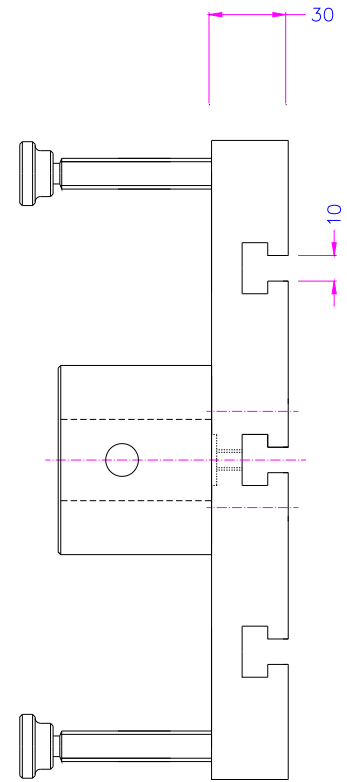

info@grip.de

TH36T-508-S1

See also www.grip.de/G01/TH36t

C45
TH36T-75x125-ST Platte

TH36t-200

TH36t-200

TH36T-250-A158-Fx

C45

TH36t-347-296-496-S1

TH36t-380x400_TK105-6xKm12

TH36T-250

TH36-t-125x250St

TH36t-250-Al-Z3

TH36-t-380x400-SL907

TH36T-590-8xKm12/TK105

TH36T-250

TH36t- 380x400+MTS-BB1

12.6.07

TH36-t-380x400-SL907

TH36t-381-MTS T-Nuten Platte C45
 alle Außenkanten 1x45 Innenkanten gratfrei

TH36T-400x300x38

TH36T-508-S1

TH36T-590-8xKm12/TK105

TH36T-250

TH36T-250x190-AF159

TH36t-380x400-St

TH36t-610x400-Af159-Alu

TH36t-610x400-Alu

TH36t-500-lz1-Al Aluplaten 5500387457

TH36t-500-1z1-Al Aluploten 5500387457

TH361-500-lz1-Al Aluplaten 5500387457

TH36t-380x400-4xKm8