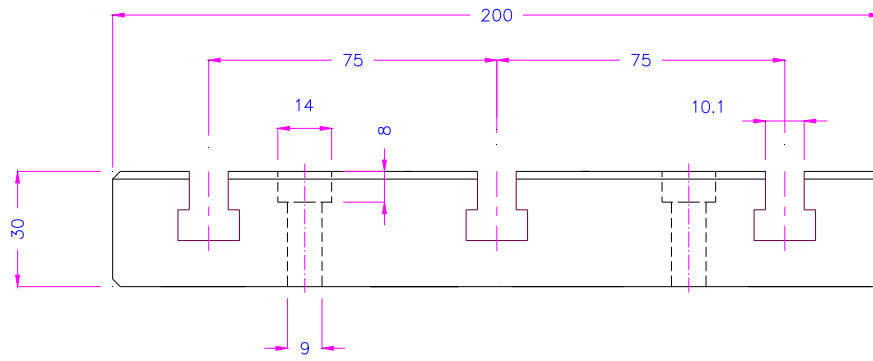

info@grip.de

TH36T-508-S1

See also www.grip.de/G01/TH36t

C45
TH36T-75x125-ST Platte

TH36t-200

TH36t-200

TH36T-250-A158-Fx

C45

TH36t- 380x400+MTS-BB1

12.6.07

TH36-t-380x400-SL907

TH36t-381-MTS T-Nuten Platte C45
 alle Außenkanten 1x45 Innenkanten gratfrei

TH36T-400x300x38

TH36T-508-S1

TH36T-590-8xKm12/TK105

TH36T-250