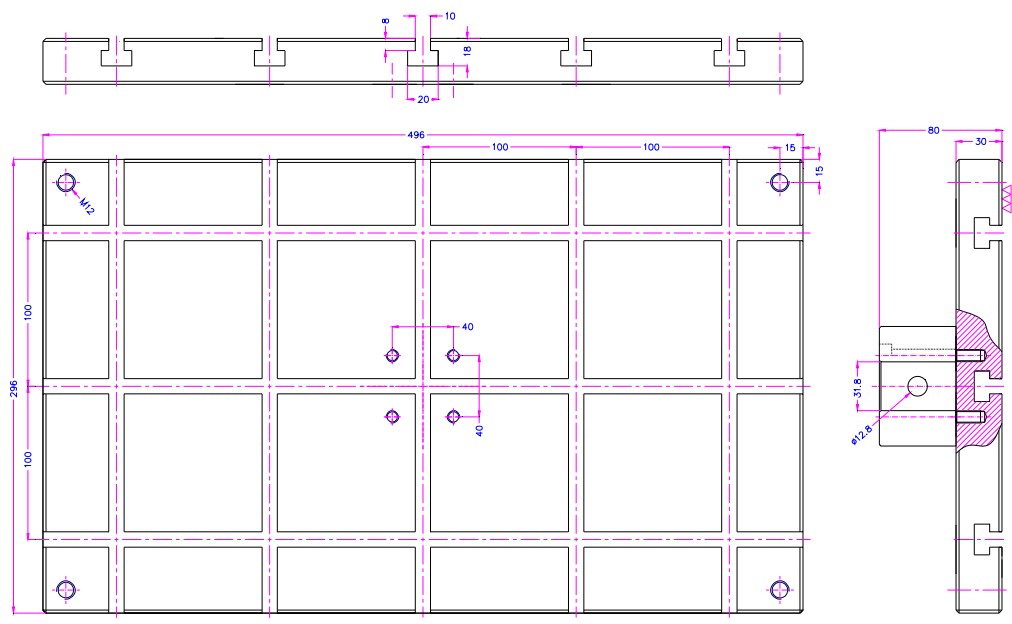

info@grip.de

TH36T-508-S1

See also www.grip.de/G01/TH36t

C45
TH36T-75x125-ST Platte

TH36t-200

TH36t-200

TH36T-250-A158-Fx

C45

TH36t-347-296-496-S1

TH36t-380x400_TK105-6xKm12

TH36T-250

TH36-t-125x250St

TH36t-250-Al-Z3

TH36-t-380x400-SL907

TH36T-590-8xKm12/TK105

TH36T-250

TH36t- 380x400+MTS-BB1

12.6.07

TH36-t-380x400-SL907

TH36t-381-MTS T-Nuten Platte C45
 alle Außenkanten 1x45 Innenkanten gratfrei

TH36T-400x300x38

TH36T-508-S1

TH36T-590-8xKm12/TK105

TH36T-250