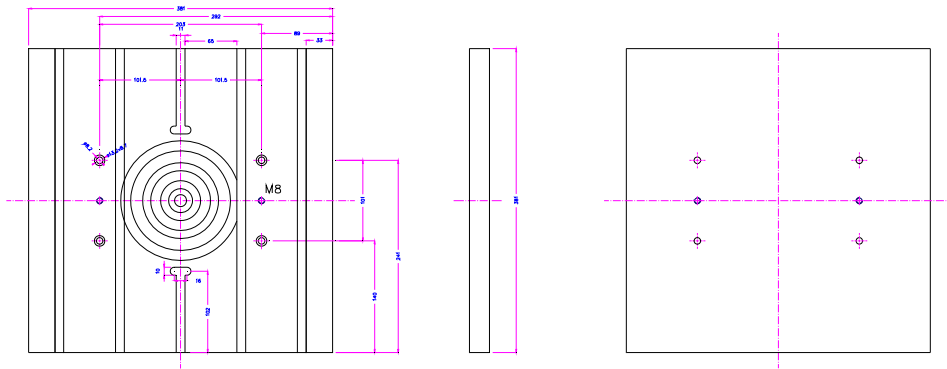

TH36t- 380x400+MTS-BB1

12.6.07

TH36-t-380x400-SL907

TH36t-381-MTS T-Nuten Platte C45
 alle Außenkanten 1x45 Innenkanten gratfrei

TH36T-400x300x38

TH36T-508-S1

TH36T-590-8xKm12/TK105

TH36T-250