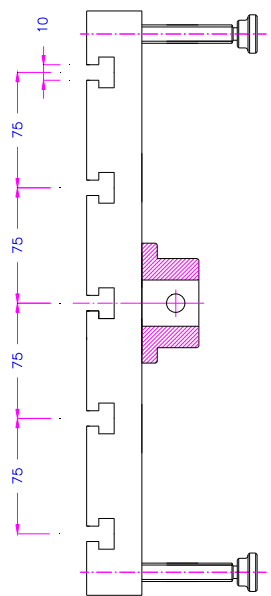

**T-Nuten Platten
Grooved Platens**

TH36T

TH36t-250 Alu or Steel

TH36T-250

Back side

TH36-250-ASP

Changed version
for small tensile tester

TH36-250-St

Steel version

TH36-250x400

TH36-400x380

Alu or Steel

TH36t-380x400-St

TH36t-550x400-S17
special version

TH36t-250-Af158-RTT
Rotateable Adapter

www.grip.de

info@grip.de

TH36T-508-S1

See also www.grip.de/G01/TH36t

C45
TH36T-75x125-ST Platte

TH36t-200

TH36t-200

TH36T-250-A158-Fx

C45

TH36t- 380x400+MTS-BB1

12.6.07

TH36-t-380x400-SL907

TH36t-381-MTS T-Nuten Platte C45
 alle Außenkanten 1x45 Innenkanten gratfrei

TH36T-400x300x38

TH36T-508-S1

TH36T-590-8xKm12/TK105

TH36T-250