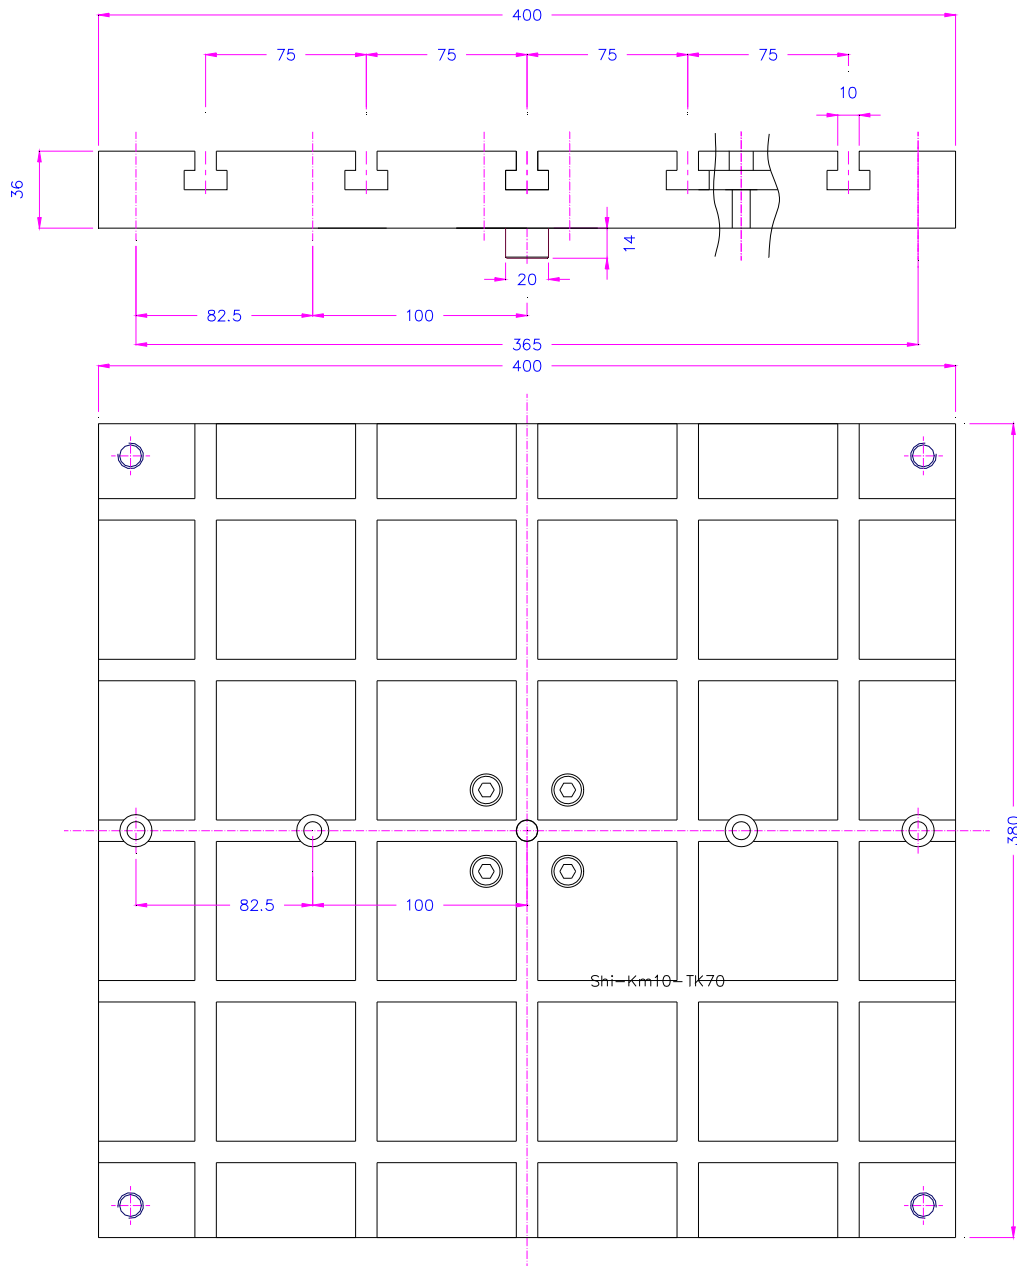

TH36t- 380x400+MTS-BB1

12.6.07

TH36-t-380x400-SL907

TH36t-381-MTS T-Nuten Platte C45
 alle Außenkanten 1x45 Innenkanten gratfrei

TH36T-400x300x38

TH36T-508-S1

TH36T-590-8xKm12/TK105

TH36T-250

TH36T-250x190-AF159

TH36t-380x400-St

TH36t-610x400-Af159-Alu

TH36t-610x400-Alu

TH36t-500-lz1-Al Aluplaten 5500387457

TH36t-500-1z1-Al Aluploten 5500387457

TH361-500-lz1-Al Aluplaten 5500387457

TH36t-380x400-4xKm8

TH36t-380x400-Km10TK70

TH36T-St-380x400_TK85-8xKm10 for AG50IC Shimadzu

TH36T-220x400

TH36t-300x415 T-Nutenplatte