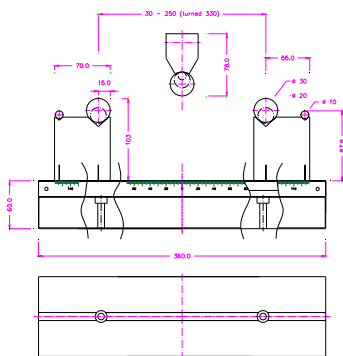

info@grip.de

TH36T-508-S1

See also www.grip.de/G01/TH36t

C45
TH36T-75x125-ST Platte

TH36t-200

TH36t-200

TH36T-250-A158-Fx

C45

TH36t-347-296-496-S1

TH36t-380x400_TK105-6xKm12

TH36T-250

TH36-t-125x250St

TH36t-250-Al-Z3

TH36-t-380x400-SL907

TH36T-590-8xKm12/TK105

TH36T-250

TH36t- 380x400+MTS-BB1

12.6.07

TH36-t-380x400-SL907

TH36t-381-MTS T-Nuten Platte C45
 alle Außenkanten 1x45 Innenkanten gratfrei

TH36T-400x300x38

TH36T-508-S1

TH36T-590-8xKm12/TK105

TH36T-250

TH36T-250x190-AF159

TH36t-380x400-St

TH36t-610x400-Af159-Alu

TH36t-610x400-Alu

TH36t-500-lz1-Al Aluplaten 5500387457

TH36t-500-1z1-Al Aluploten 5500387457

TH361-500-lz1-Al Aluplaten 5500387457

TH36t-380x400-4xKm8