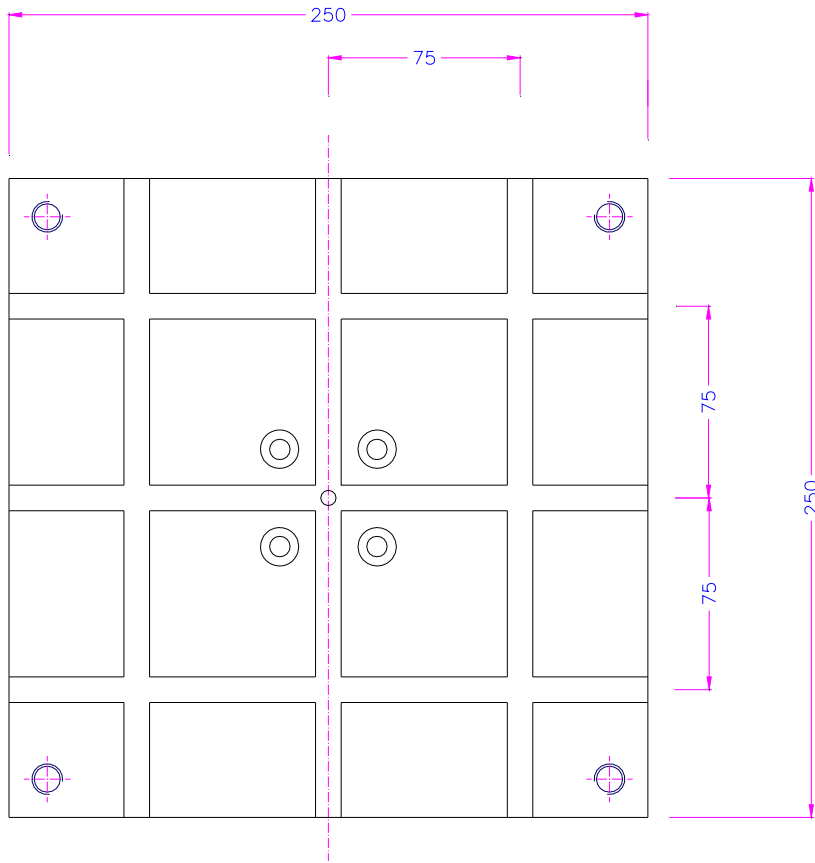

info@grip.de

TH36T-508-S1

See also www.grip.de/G01/TH36t

C45
TH36T-75x125-ST Platte

TH36t-200

TH36t-200

TH36T-250-A158-Fx

C45

TH36t-347-296-496-S1

TH36t-380x400_TK105-6xKm12

TH36T-250

TH36-t-125x250St

TH36t-250-Al-Z3

TH36-t-380x400-SL907

TH36T-590-8xKm12/TK105

TH36T-250

TH36t- 380x400+MTS-BB1

12.6.07

TH36-t-380x400-SL907

TH36t-381-MTS T-Nuten Platte C45
 alle Außenkanten 1x45 Innenkanten gratfrei

TH36T-400x300x38

TH36T-508-S1

TH36T-590-8xKm12/TK105

TH36T-250

TH36T-250x190-AF159

TH36t-380x400-St

TH36t-610x400-Af159-Alu

TH36t-610x400-Alu

TH36t-500-lz1-Al Aluplaten 5500387457

TH36t-500-1z1-Al Aluploten 5500387457

TH361-500-lz1-Al Aluplaten 5500387457

TH36t-380x400-4xKm8