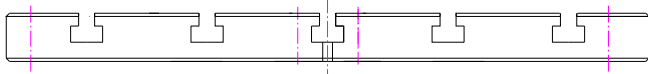

TH36t-347-296-496-S1

TH36t-380x400_TK105-6xKm12

TH36T-250

TH36-t-125x250St

TH36t-250-Al-Z3

TH36-t-380x400-SL907

TH36T-590-8xKm12/TK105

TH36T-250

TH36t- 380x400+MTS-BB1

12.6.07

TH36-t-380x400-SL907

TH36t-381-MTS T-Nuten Platte C45
 alle Außenkanten 1x45 Innenkanten gratfrei

TH36T-400x300x38

TH36T-508-S1

TH36T-590-8xKm12/TK105

TH36T-250