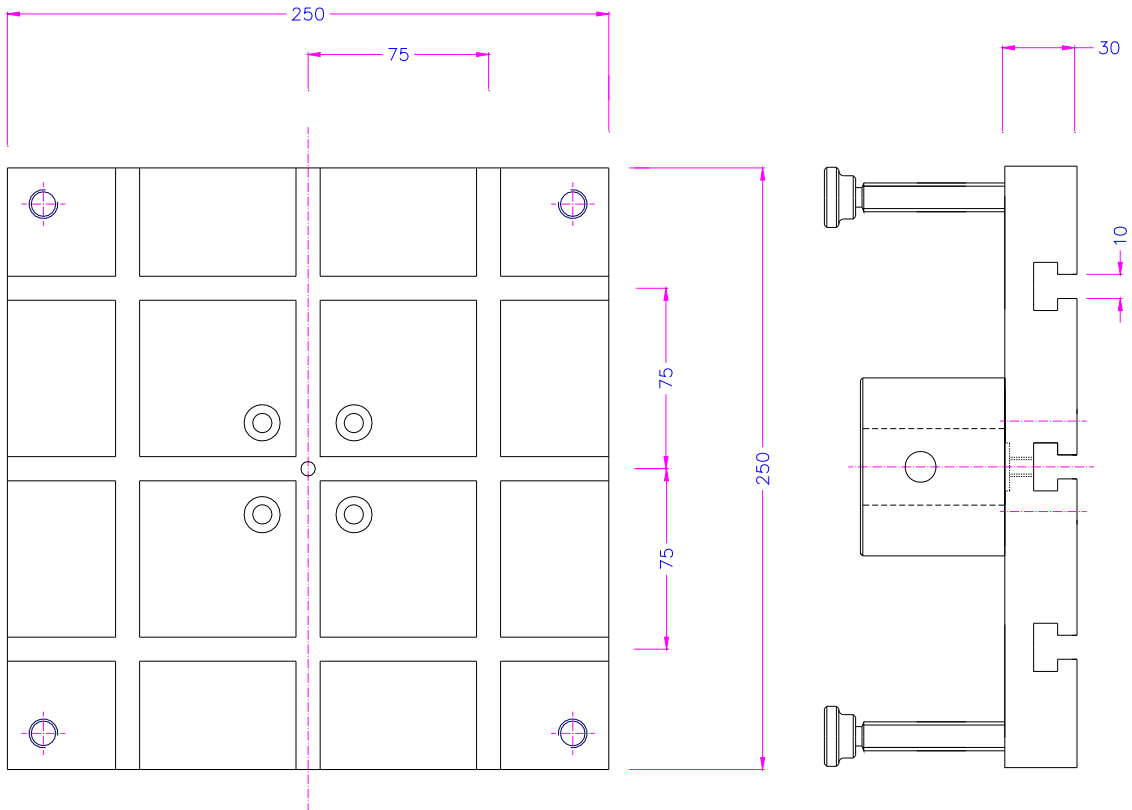

TH36t-380x400_TK105-6xKm12

TH36T-250