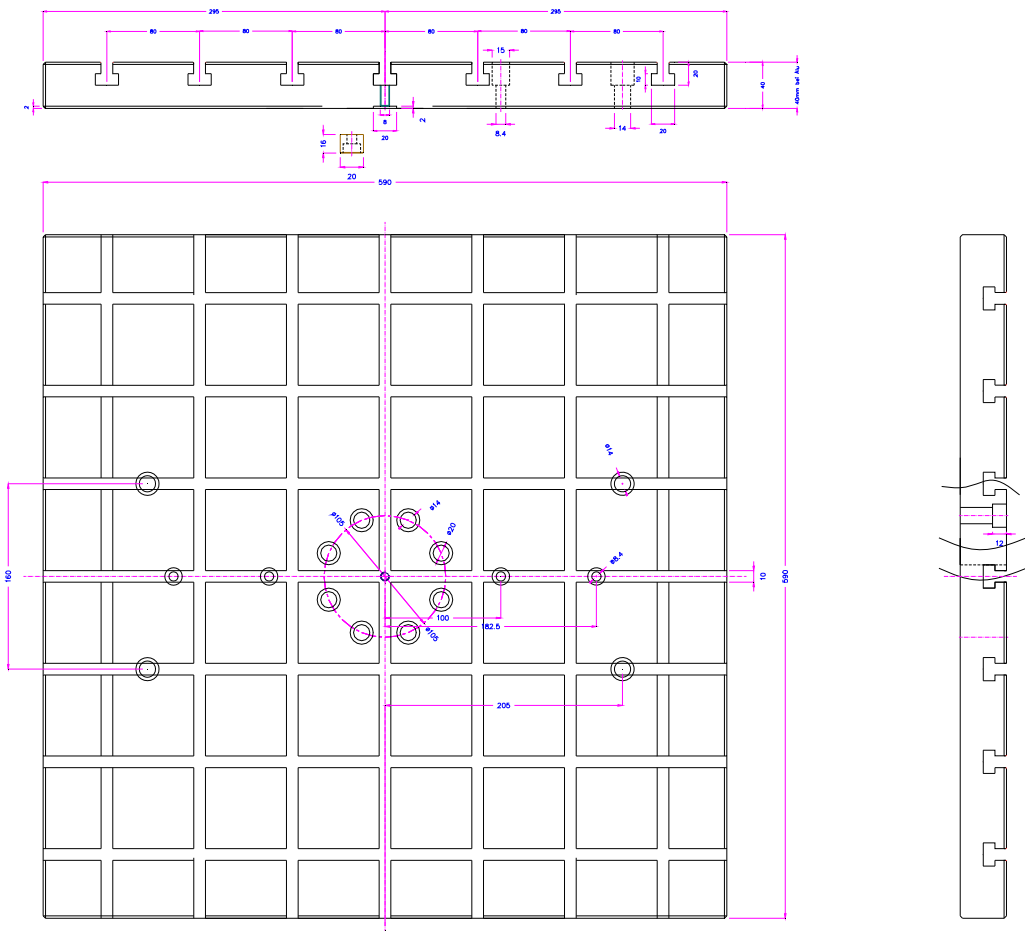

info@grip.de

TH36T-508-S1

See also www.grip.de/G01/TH36t

C45
TH36T-75x125-ST Platte

TH36t-200

TH36t-200

TH36T-250-A158-Fx

C45

TH36t-347-296-496-S1

TH36t-380x400_TK105-6xKm12

TH36T-250

TH36-t-125x250St

TH36t-250-Al-Z3

TH36-t-380x400-SL907

TH36T-590-8xKm12/TK105

TH36T-250

TH36t- 380x400+MTS-BB1

12.6.07

TH36-t-380x400-SL907

TH36t-381-MTS T-Nuten Platte C45
 alle Außenkanten 1x45 Innenkanten gratfrei

TH36T-400x300x38

TH36T-508-S1

TH36T-590-8xKm12/TK105

TH36T-250

TH36T-250x190-AF159

TH36t-380x400-St

TH36t-610x400-Af159-Alu

TH36t-610x400-Alu

TH36t-500-lz1-Al Aluplaten 5500387457

TH36t-500-1z1-Al Aluploten 5500387457

TH361-500-lz1-Al Aluplaten 5500387457

TH36t-380x400-4xKm8