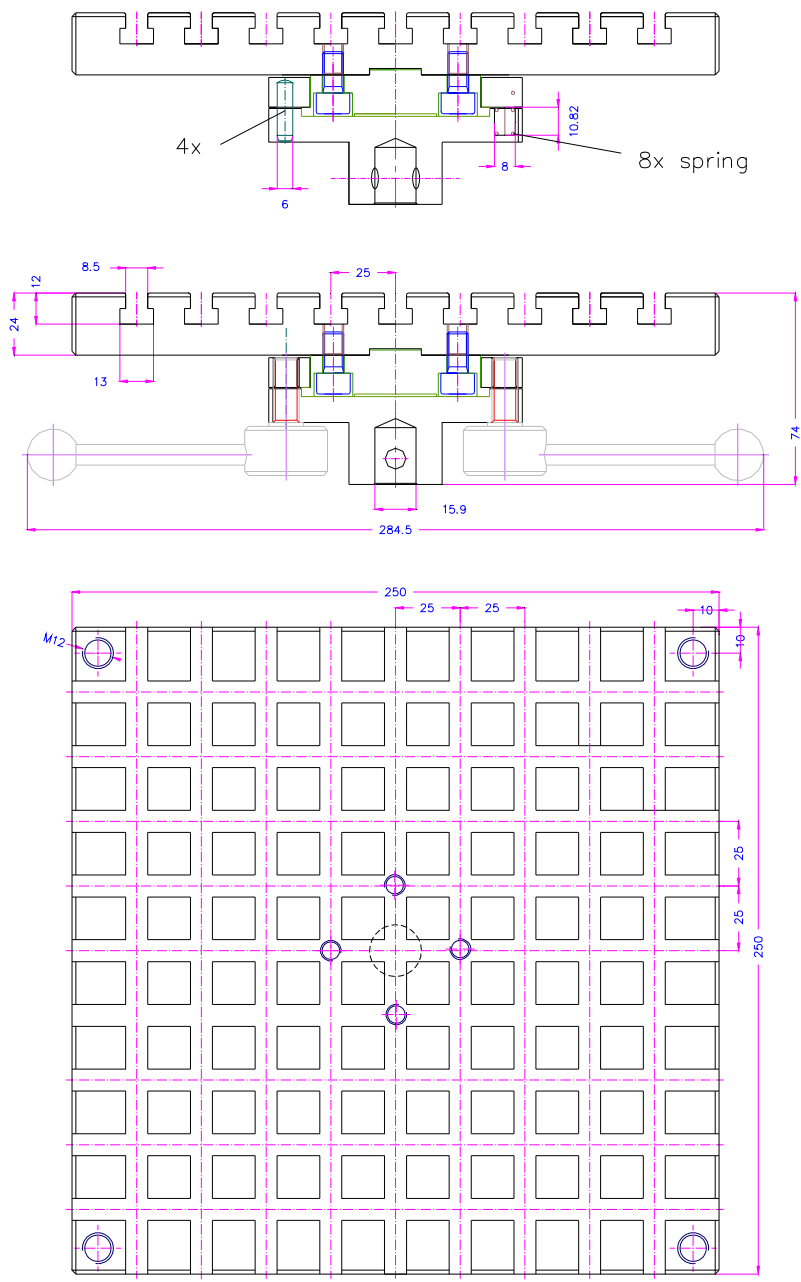

info@grip.de

TH36T-508-S1

See also www.grip.de/G01/TH36t

C45
TH36T-75x125-ST Platte

TH36t-200

TH36t-200

TH36T-250-A158-Fx

C45

TH36t-347-296-496-S1

TH36t-380x400_TK105-6xKm12

TH36T-250

TH36-t-125x250St

TH36t-250-Al-Z3

TH36-t-380x400-SL907

TH36T-590-8xKm12/TK105

TH36T-250

TH36t- 380x400+MTS-BB1

12.6.07

TH36-t-380x400-SL907

TH36t-381-MTS T-Nuten Platte C45
 alle Außenkanten 1x45 Innenkanten gratfrei

TH36T-400x300x38

TH36T-508-S1

TH36T-590-8xKm12/TK105

TH36T-250

TH36T-250x190-AF159

TH36t-380x400-St

TH36t-610x400-Af159-Alu

TH36t-610x400-Alu

TH36t-500-lz1-Al Aluplaten 5500387457

TH36t-500-1z1-Al Aluploten 5500387457

TH361-500-lz1-Al Aluplaten 5500387457

TH36t-380x400-4xKm8