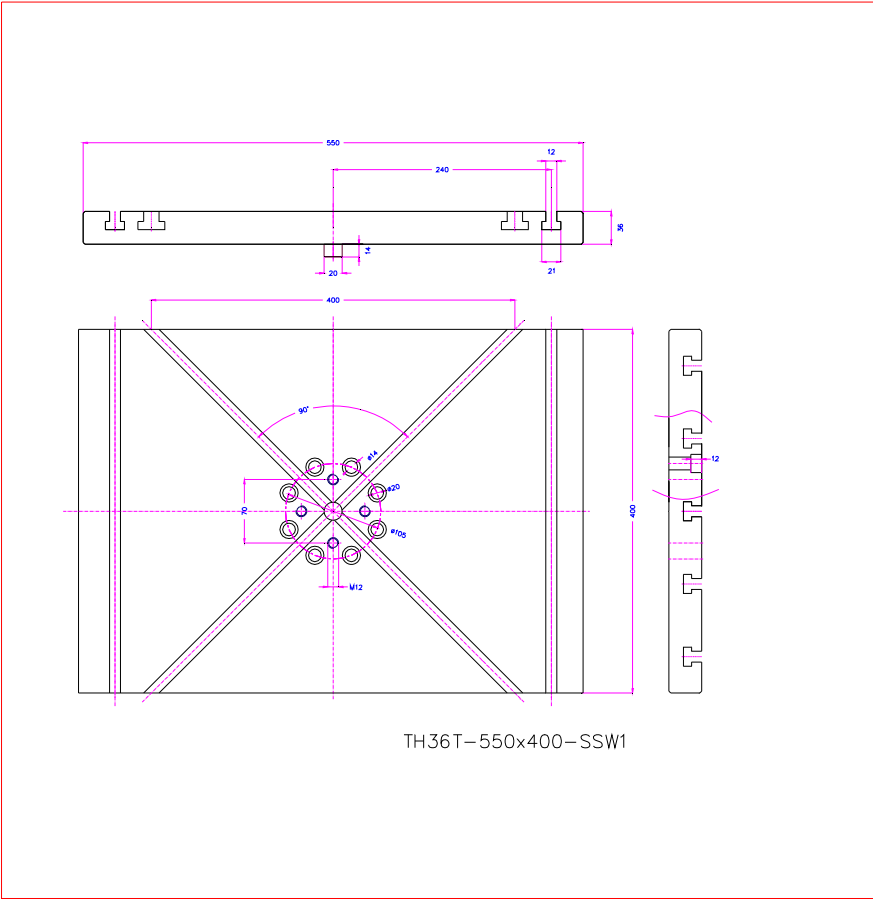

Steel version

TH36-250x400

TH36-400x380

Alu or Steel

TH36t-380x400-St

TH36t-550x400-S17
special version

TH36t-250-Af158-RTT
Rotateable Adapter

www.grip.de

info@grip.de

TH36T-508-S1

See also www.grip.de/G01/TH36t

C45
TH36T-75x125-ST Platte

TH36t-200

TH36t-200

TH36T-250-A158-Fx

C45

TH36t- 380x400+MTS-BB1

12.6.07

TH36-t-380x400-SL907

TH36t-381-MTS T-Nuten Platte C45
 alle Außenkanten 1x45 Innenkanten gratfrei

TH36T-400x300x38

TH36T-508-S1

TH36T-590-8xKm12/TK105

TH36T-250