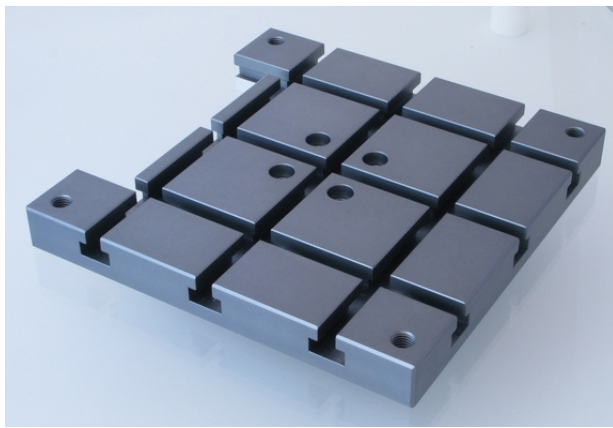

**T-Nuten Platten
Grooved Platens**

TH36T

TH36t-250 Alu or Steel

TH36T-250

Back side

TH36-250-ASP

Changed version
for small tensile tester

TH36-250-St

Steel version

TH36-250x400

TH36-400x380

Alu or Steel

TH36t-380x400-St

TH36t-550x400-S17
special version

TH36t-250-Af158-RTT
Rotateable Adapter

www.grip.de

info@grip.de

TH36T-508-S1

See also www.grip.de/G01/TH36t

C45
TH36T-75x125-ST Platte

TH36t-200

TH36t-200

TH36T-250-A158-Fx

C45