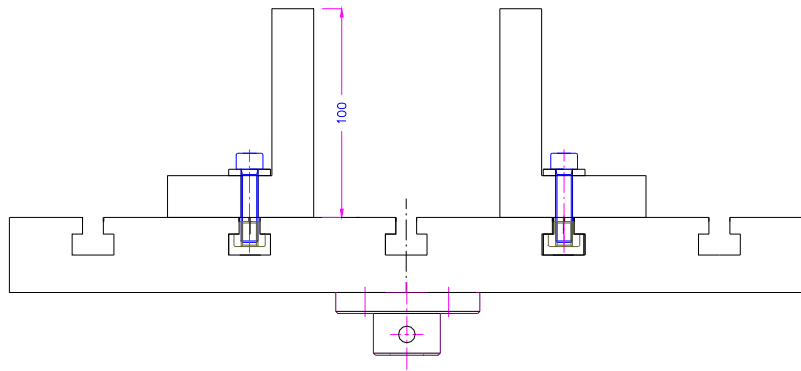

TH36t-347-296-496-S1

TH36t-380x400_TK105-6xKm12

TH36T-250

TH36-t-125x250St

TH36t-250-Al-Z3

TH36-t-380x400-SL907

TH36T-590-8xKm12/TK105

TH36T-250

TH36t- 380x400+MTS-BB1

12.6.07

TH36-t-380x400-SL907

TH36t-381-MTS T-Nuten Platte C45
 alle Außenkanten 1x45 Innenkanten gratfrei

TH36T-400x300x38

TH36T-508-S1

TH36T-590-8xKm12/TK105

TH36T-250