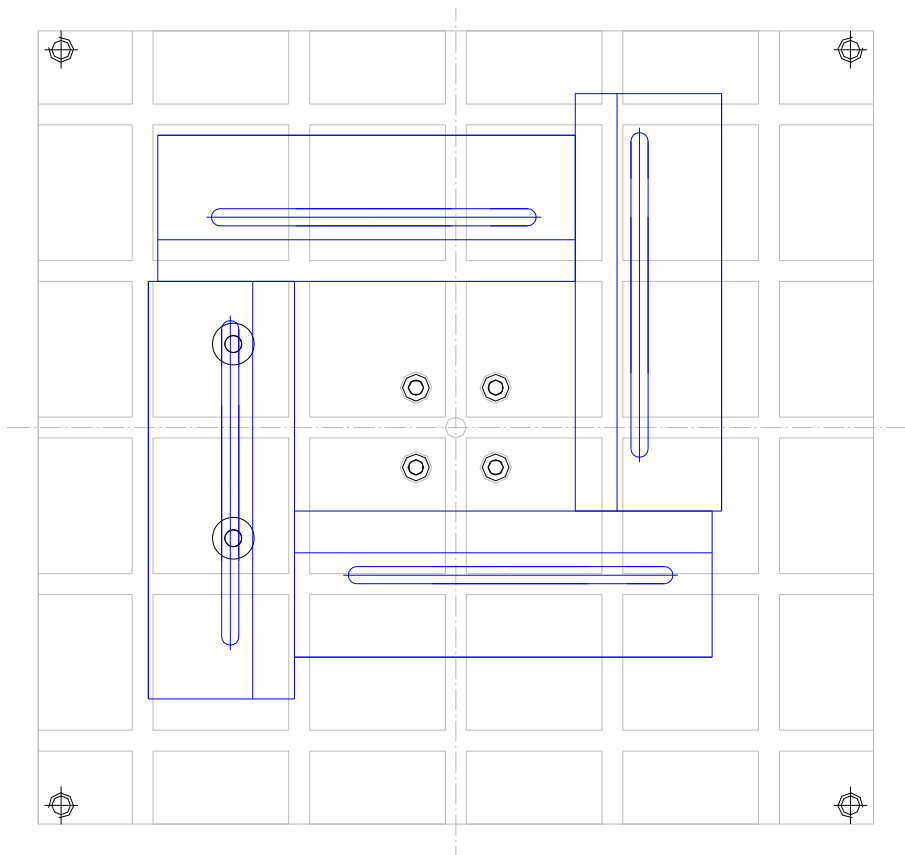

TH36-t-380x400-SL907