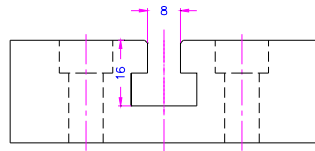

Steel version

TH36-250x400

TH36-400x380

Alu or Steel

TH36t-380x400-St

TH36t-550x400-S17
special version

TH36t-250-Af158-RTT
Rotateable Adapter

www.grip.de

info@grip.de

TH36T-508-S1

See also www.grip.de/G01/TH36t

C45
TH36T-75x125-ST Platte

TH36t-200

TH36t-200

TH36T-250-A158-Fx

C45