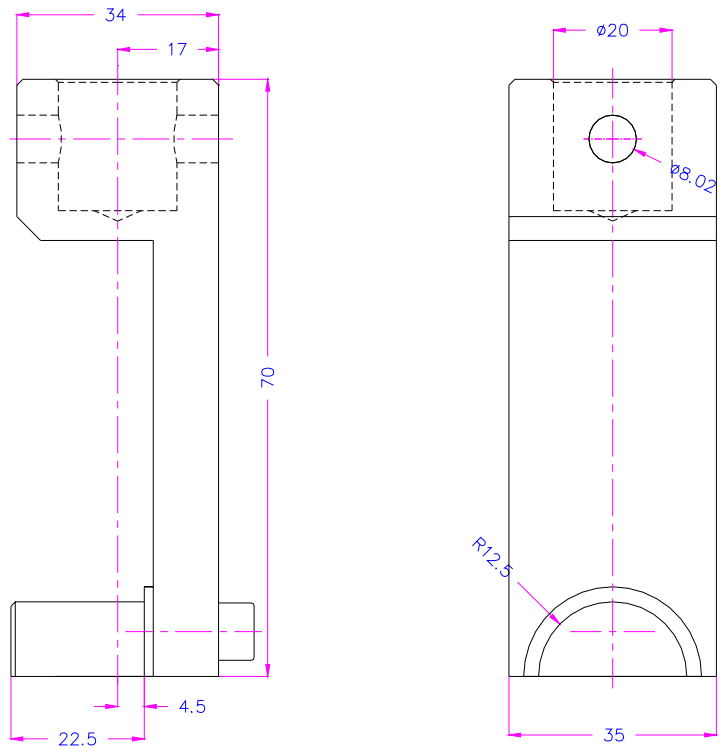

THS43

Chuck grips

For O Rings

THS43+R40

+

THS43-R12.5

THS43-R10

THS43-R10

THS43-R10
THS43-R19

THS43-R20

THS43-D20-Af159

THS43-D13x30

THS43-13

THS43-A-B

THS43-3-159

THS43-D38-Af159

THS43-D3

THS43-318-M16

THS43-13x76-Af1159

Testing O-Rings see also TH44 www.grip.de/pdf/TH44_Datasheet.pdf