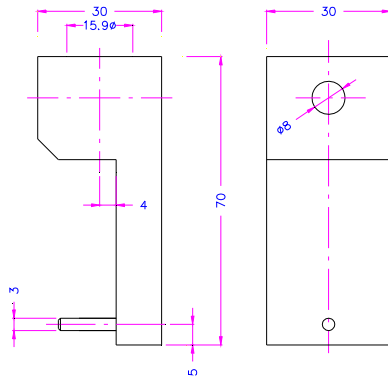

THS43-R10
THS43-R19

THS43-R20

THS43-D20-Af159

THS43-D13x30

THS43-13

THS43-A-B

THS43-3-159

THS43-D38-Af159

THS43-D3

THS43-318-M16

THS43-13x76-Af1159

Testing O-Rings see also TH44 www.grip.de/pdf/TH44_Datasheet.pdf