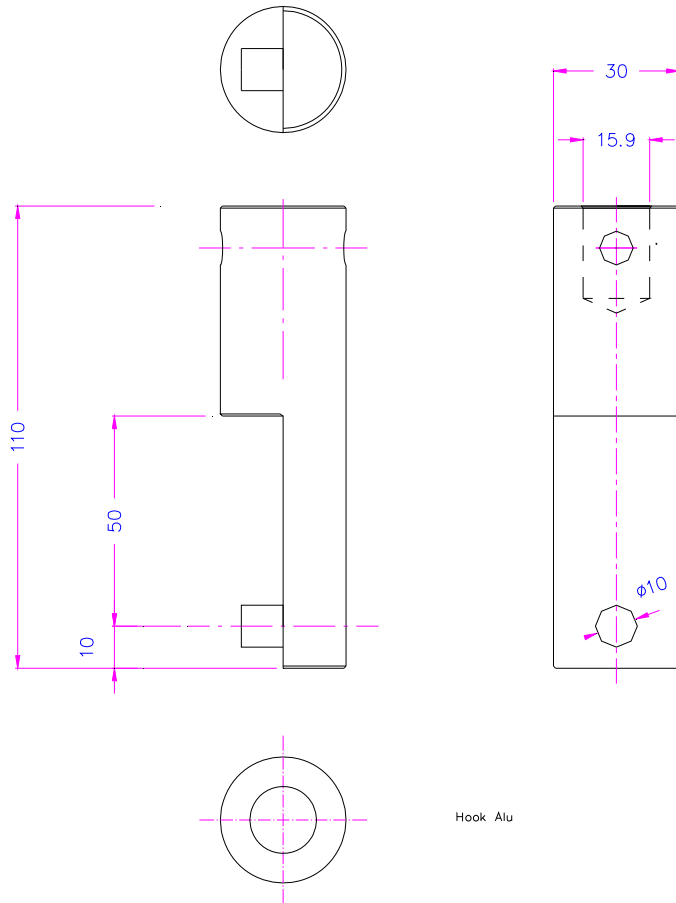

THS43-R10
THS43-R19

THS43-R20

THS43-D20-Af159

THS43-D13x30

THS43-13

THS43-A-B

THS43-3-159

THS43-D38-Af159

THS43-D3

THS43-318-M16

THS43-13x76-Af1159

Testing O-Rings see also TH44 www.grip.de/pdf/TH44_Datasheet.pdf