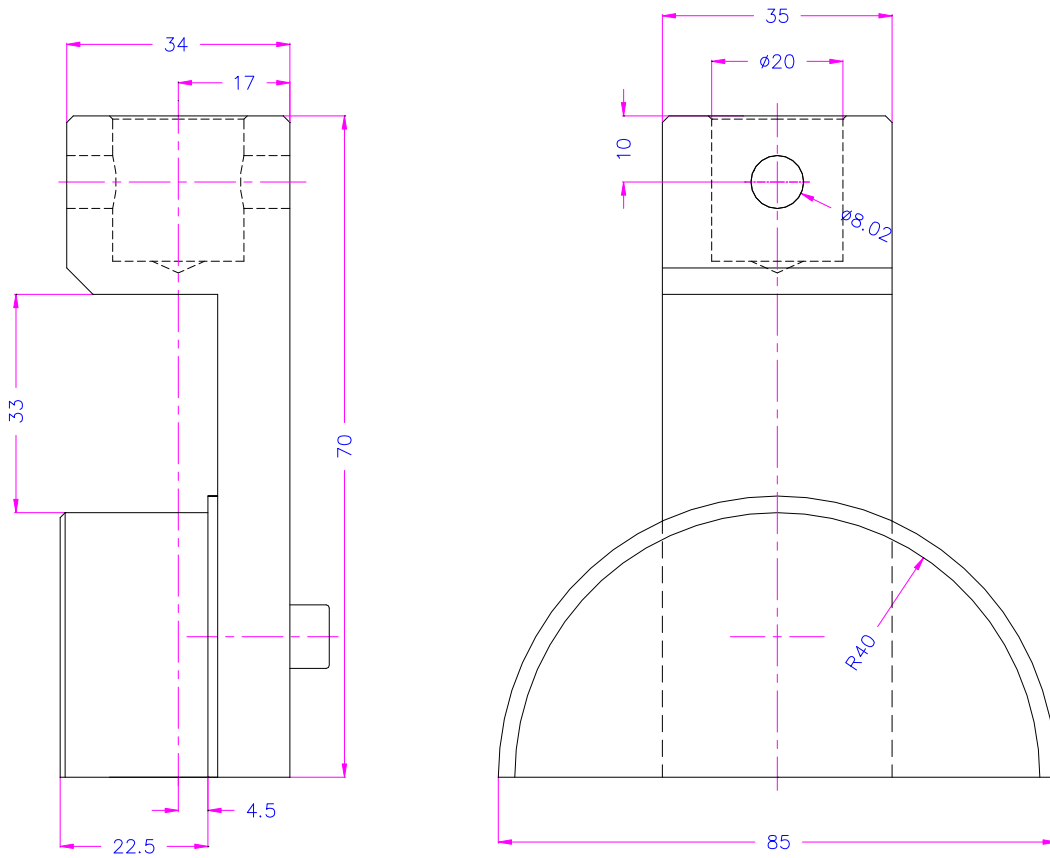

THS43

Chuck grips

For O Rings

THS43+R40

+

THS43-R12.5