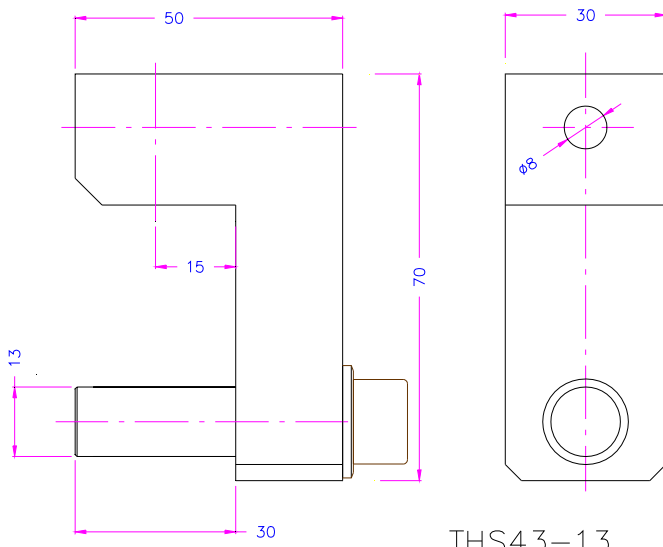

THS43-R10
THS43-R19

THS43-R20

THS43-D20-Af159

THS43-D13x30

THS43-13

THS43-A-B

THS43-3-159

THS43-D38-Af159

THS43-D3

THS43-318-M16

THS43-13x76-Af1159

Testing O-Rings see also TH44 www.grip.de/pdf/TH44_Datasheet.pdf