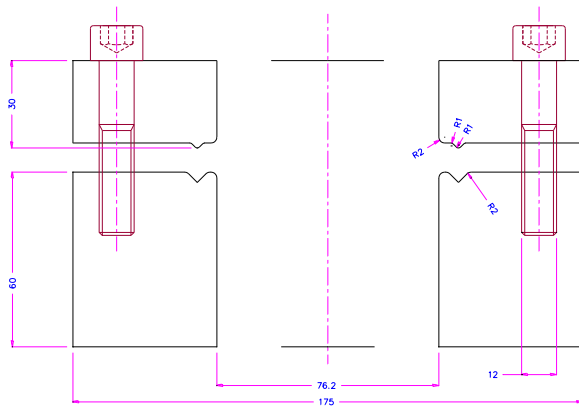

8x M12

THS882
Puncher 2" 1000kN
Randy Ballard