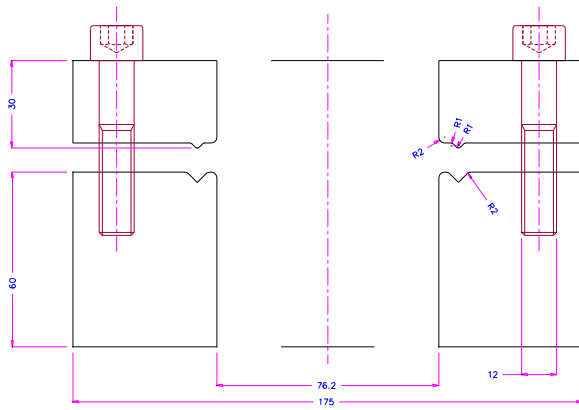

8x M12

THS882  
Puncher 2" 1000kN  
Randy Ballard