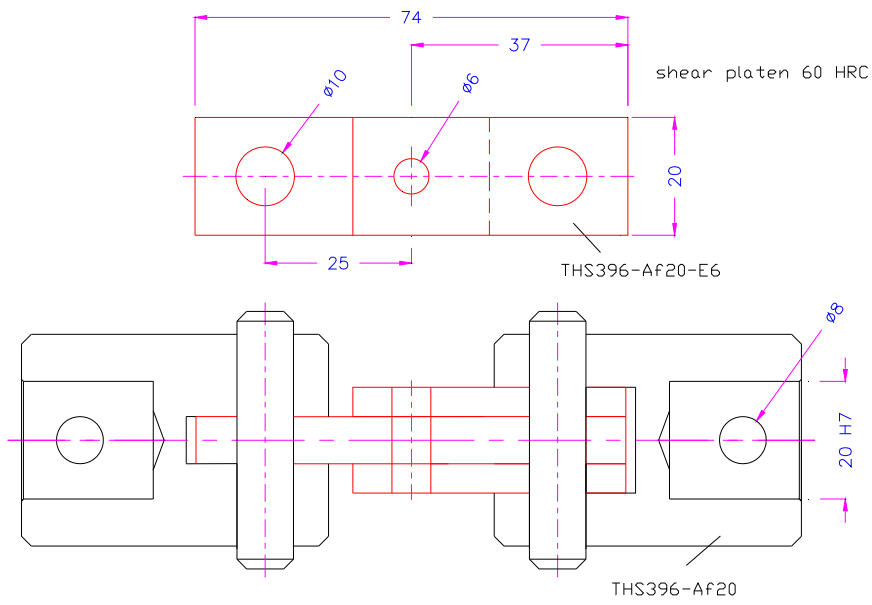

THS396
Shear Testing of Bolts

THS396-Am70+SP60-E20

THS396-Af60+SP60-E20

THS396-Af20+SP20-E6