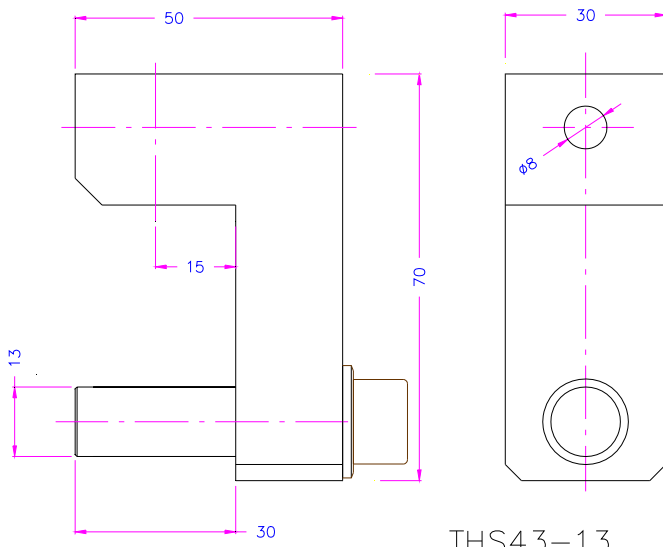

THS43-R10  
THS43-R19

THS43-R20

THS43-D20-Af159

THS43-D13x30

THS43-13

THS43-A-B

THS43-3-159

THS43-D38-Af159

THS43-D3

THS43-318-M16

THS43-13x76-Af1159

Testing O-Rings see also TH44 [www.grip.de/pdf/TH44\\_Datasheet.pdf](http://www.grip.de/pdf/TH44_Datasheet.pdf)