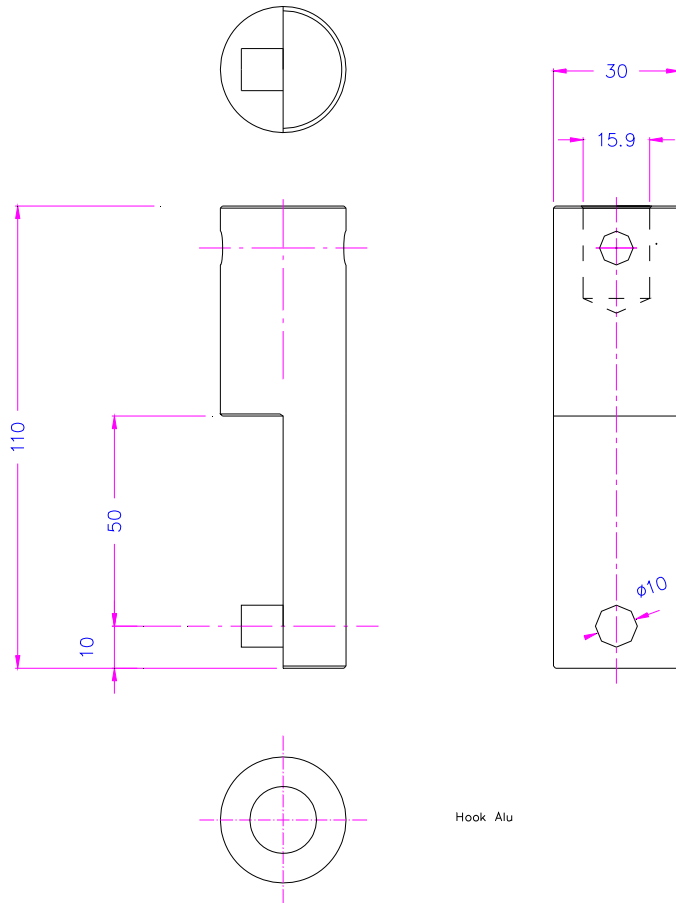

THS43-R10  
THS43-R19

THS43-R20

THS43-D20-Af159

THS43-D13x30

THS43-13

THS43-A-B

THS43-3-159

THS43-D38-Af159

THS43-D3

THS43-318-M16

THS43-13x76-Af1159

Testing O-Rings see also TH44 [www.grip.de/pdf/TH44\\_Datasheet.pdf](http://www.grip.de/pdf/TH44_Datasheet.pdf)