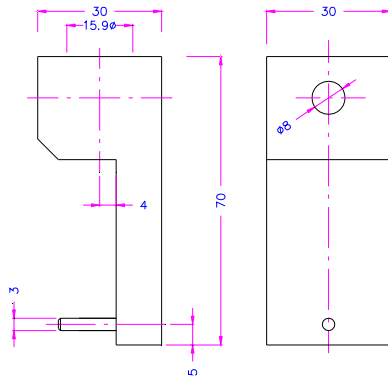

THS43-R10  
THS43-R19

THS43-R20

THS43-D20-Af159

THS43-D13x30

THS43-13

THS43-A-B

THS43-3-159

THS43-D38-Af159

THS43-D3

THS43-318-M16

THS43-13x76-Af1159

Testing O-Rings see also TH44 [www.grip.de/pdf/TH44\\_Datasheet.pdf](http://www.grip.de/pdf/TH44_Datasheet.pdf)