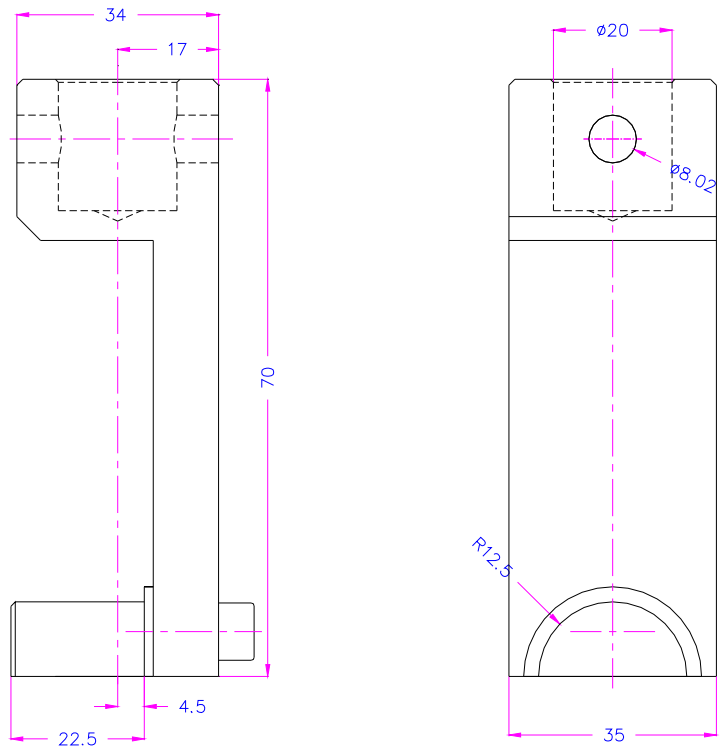

THS43

Chuck grips

For O Rings

THS43+R40

+

THS43-R12.5

THS43-R10

THS43-R10

THS43-R10  
THS43-R19

THS43-R20

THS43-D20-Af159

THS43-D13x30

THS43-13

THS43-A-B

THS43-3-159

THS43-D38-Af159

THS43-D3

THS43-318-M16

THS43-13x76-Af1159

Testing O-Rings see also TH44 [www.grip.de/pdf/TH44\\_Datasheet.pdf](http://www.grip.de/pdf/TH44_Datasheet.pdf)